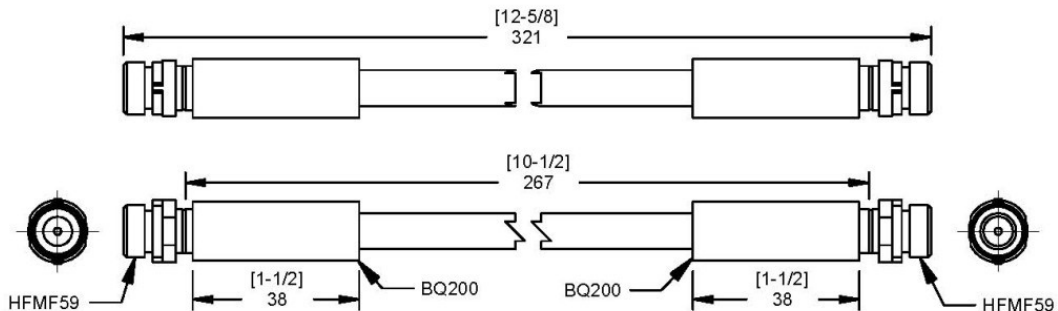

Front **BQ38116** OAL 12-5/8" - 321mm Cut Hose Length 11" - 279mm
 A=HFMF54 B=HFMF54
 Install 1-1/2 inch of **BQ200** over both end fittings

Year	Make	Model
From 1991 To 1995	Audi	80
From 12/94-2001	Audi	A4, S4 And Avant
From 1998 To 2005	Audi	A6
From 1994	Audi	A6 And Avant S6
From 1994	Audi	A6 And Avant S6
From 1981	Audi	Coupe
From 2002	Skoda	Superb 1.8,1.9D,2.0,2.5D,2.8I
Not Available	Volkswagen	Passat All Models