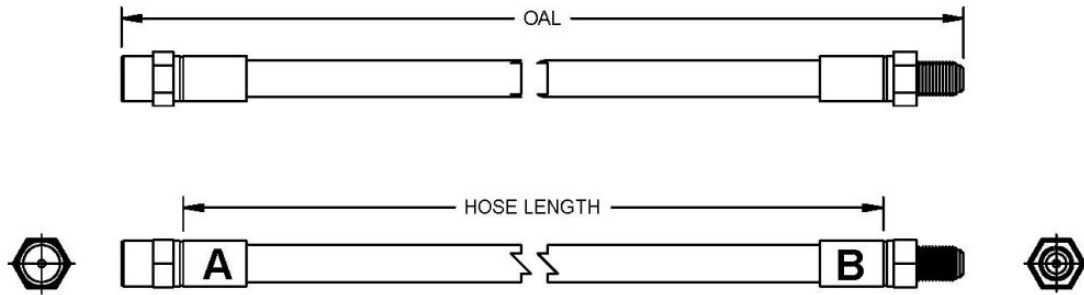

From 1980

Audi

Quattro 2.2I

Rear **BQ38990**

OAL 11" – 280mm

Cut Hose Length 9-1/8" – 233mm

A=HFMF05

B=HFMM03