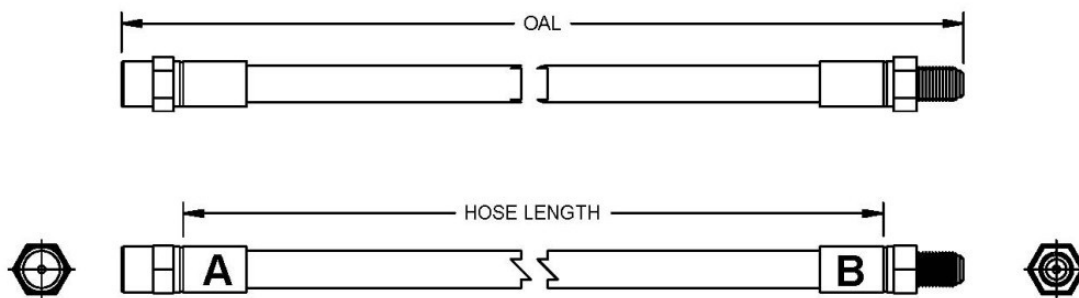

Position / Side	Volkswagen	Golf 1.6,1.8, Mki, Ii &Iii
Not Available	Volkswagen	Golf 1.6,1.8, Mki, Ii &Iii
Not Available	Volkswagen	Jetta All Models
Not Available	Volkswagen	Jetta All Models
Not Available	Volkswagen	Passat All Models
Not Available	Volkswagen	Passat All Models
Not Available	Volkswagen	Santana 1.3, 1.6
Not Available	Volkswagen	Santana 1.8,1.9,2.0
Not Available	Volkswagen	Scirocco All Models
Not Available	Volkswagen Light Commercial	Caddy
Not Available	Volkswagen Light Commercial	Golf Van 1.3,1.6D, 1.6Td

Rear **BQ38168** OAL 7-3/8" - 188mm Cut Hose Length 5-1/2" - 141mm
A=HFMF05 B=HFMM03

Year	Make	Model
From 1983 To 1991	Audi	100
From 1991 To 1994	Audi	100
From 8/79	Audi	200 2.2
From 8/79	Audi	200 2.2
From 1991 To 1995	Audi	80
From 1984 To 1995	Audi	90
From 1984 To 1995	Audi	90
From 1992 To 2000	Audi	Cabriolet
From 1992 To 2000	Audi	Cabriolet
From 1981	Audi	Coupe
From 1981	Audi	Coupe
From 1975 To 1991	Jaguar	Jaguar Xjs
From 1994	Seat	Cordoba
From 1985	Seat	Ibiza
From 1991	Seat	Toledo
Not Available	Volkswagen	Corrado 1.8I, 2.0I, 2.9I
Not Available	Volkswagen	Corrado 1.8I, 2.0I, 2.9I
Not Available	Volkswagen	Golf 1.6,1.8, Mki, Ii &Iii
Not Available	Volkswagen	Golf All Models
Position / Side	Volkswagen	Jetta All Models
Not Available	Volkswagen	Passat All Models
Not Available	Volkswagen	Polo
Not Available	Volkswagen	Vento 1.6, 1.8, 1.9Td, 2.0, 2.8
Not Available	Volkswagen Light Commercial	Caravelle