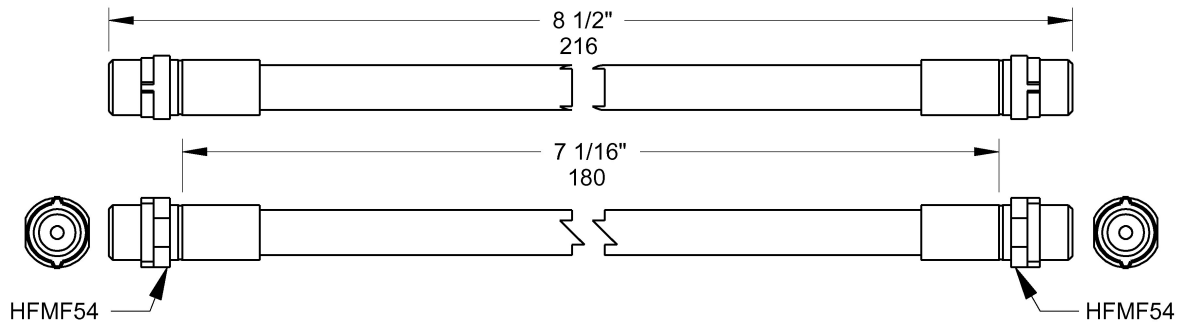

Year	Make	Model
From 2000 To 2005	Audi	A2 1.2,1.4,1.6

Audi 1996-2003 A3

Rear RH **BQ506919**

Year	Make	Model
1996-2003	Audi	A3
1996-2003	Audi	A3
1998-2005	Audi	A6
1998-2005	Audi	A6
1999-On	Seat	Toledo
1999-On	Seat	Toledo
2002-2008	Skoda	Superb
2002-2008	Skoda	Superb
Not Available	Volkswagen	Passat
Not Available	Volkswagen	Passat

Rear RH **BQ506919**

Year	Make	Model
1996-2003	Audi	A3