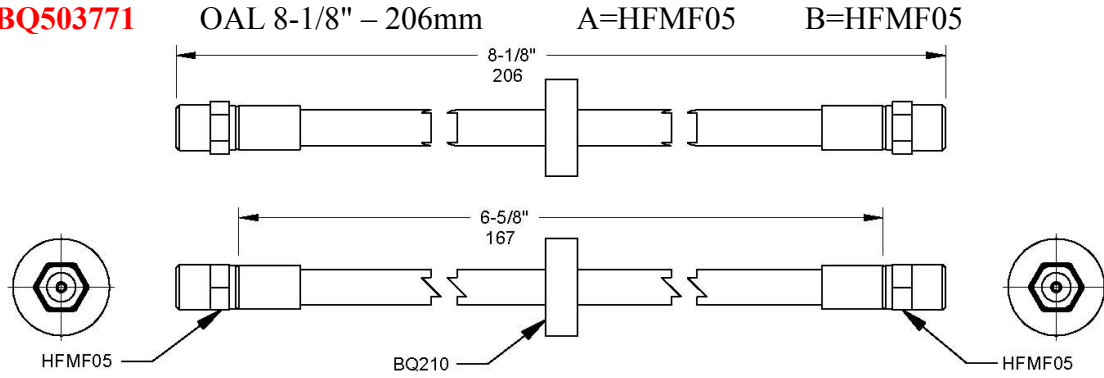

Not Available

Volkswagen Light Commercial

Transporter Van, Minibus, High Roof Van, Drop Side Pick-Up, 2 Piston Caliper Petrol And Diesel

Rear **BQ503771**

Year	Make	Model
From 1977 To 1982	Audi	100
From 1983 To 1991	Audi	100
From 1983 To 1991	Audi	100
From 1991 To 1994	Audi	100
From 1991 To 1994	Audi	100
From 1986 To 1991	Audi	80
From 1984 To 1995	Audi	90
From 1984 To 1995	Audi	90
From 1994	Audi	A6 And Avant S6
From 1981	Audi	Coupe
Not Available	Volkswagen	Golf 1.1
Not Available	Volkswagen	Golf 1.6,1.8, Mki, Ii &Iii
Not Available	Volkswagen	Jetta All Models
Not Available	Volkswagen	Passat All Models
Not Available	Volkswagen	Passat All Models
Not Available	Volkswagen	Polo
Not Available	Volkswagen	Santana 1.3, 1.6
Not Available	Volkswagen	Santana 1.3, 1.6
Not Available	Volkswagen	Santana 1.3, 1.6
Not Available	Volkswagen	Santana 1.8,1.9,2.0
Not Available	Volkswagen	Scirocco All Models
Not Available	Volkswagen Light Commercial	Polo Van Gvw 1170Kg
Not Available	Volkswagen Light Commercial	Transporter Type 2
Not Available	Volkswagen Light Commercial	Transporter Type 4 2.4D
Not Available	Volkswagen Light Commercial	Transporter Van 4X4 Syncro, 1 Piston Caliper Petrol & Diesel
Not Available	Volkswagen Light Commercial	Transporter Van 4X4 Syncro, 2 Piston Caliper Petrol & Diesel
Not Available	Volkswagen Light Commercial	Transporter Van, Minibus, High Roof Van, Drop Side Pick-Up, 2 Piston Caliper Petrol And Diesel