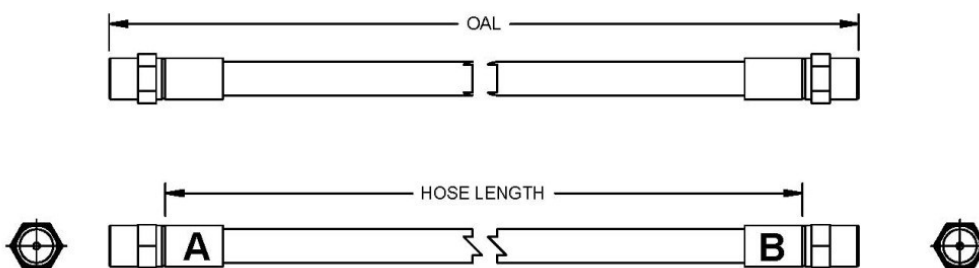

Year	Make	Model
From 1983 To 1991	Audi	100
From 1991 To 1994	Audi	100
From 1991 To 1995	Audi	80
From 1991	Bmw	3 Series (E36)
From 6/75 To 1991	Bmw	316 1.6
From 10/80	Bmw	316, 318 1.8
From 10/80	Bmw	316, 318 1.8
From 6/75	Bmw	320 2.0
From 6/75	Bmw	320 2.0
From 1978 To 9/86	Bmw	323 2.3
From 1978 To 9/86	Bmw	323 2.3
From 9/85	Bmw	325 2.5
From 1988	Bmw	5 Series (E34) (E39) (E60)
From 1974	Bmw	518 1.8
From 1974	Bmw	520 2.0
From 6/83	Bmw	524 2.4
From 1974	Bmw	525 2.5
From 1975	Bmw	528 2.8
From 4/80	Bmw	535 3.5
From 9/79 To 8/88	Bmw	628/630
From 1978 To 1990	Bmw	635 3.5
From 1977 To 1986	Bmw	728 2.8
From 7/77	Bmw	730 3.0
From 9/79 To 8/86	Bmw	732 3.2
From 9/79	Bmw	735 3.5
From 1987 To 1994	Bmw	740I (E32)
From 5/92	Bmw	840/850 5.0
From 1989-2001	Bmw	M3
From 1996 To 2003	Bmw	Z3

Front **BQ38169**

OAL 12-3/8" – 315mm
A=HFMF05

Cut Hose Length 10-5/8" – 271mm
B=HFMF05