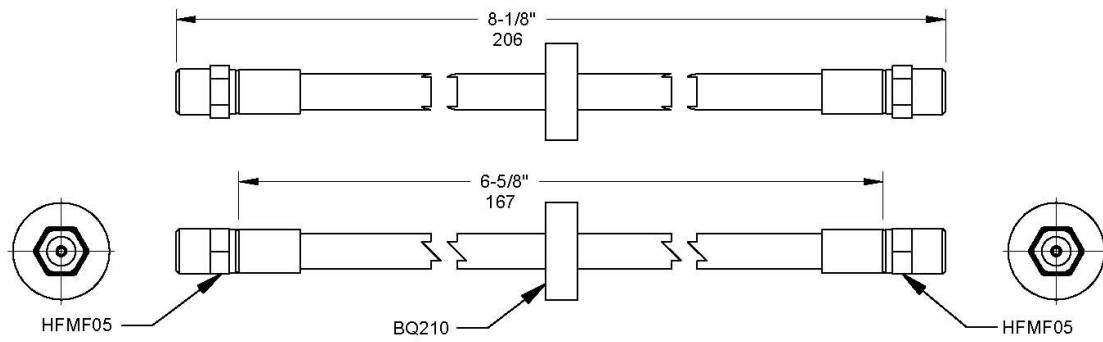

Year	Make	Model
From 1977 To 1982	Audi	100
From 1983 To 1991	Audi	100
From 1983 To 1991	Audi	100
From 1991 To 1994	Audi	100
From 1991 To 1994	Audi	100
From 1986 To 1991	Audi	80
From 1984 To 1995	Audi	90
From 1984 To 1995	Audi	90
From 1994	Audi	A6 And Avant S6
From 1981	Audi	Coupe
Not Available	Volkswagen	Golf 1.1
Not Available	Volkswagen	Golf 1.6,1.8, Mki, Ii &Iii
Not Available	Volkswagen	Jetta All Models
Not Available	Volkswagen	Passat All Models
Not Available	Volkswagen	Passat All Models
Not Available	Volkswagen	Polo
Not Available	Volkswagen	Santana 1.3, 1.6
Not Available	Volkswagen	Santana 1.3, 1.6
Not Available	Volkswagen	Santana 1.3, 1.6
Not Available	Volkswagen	Santana 1.8,1.9,2.0
Not Available	Volkswagen	Scirocco All Models
Not Available	Volkswagen Light Commercial	Polo Van Gvw 1170Kg
Not Available	Volkswagen Light Commercial	Transporter Type 2
Not Available	Volkswagen Light Commercial	Transporter Type 4 2.4D
Not Available	Volkswagen Light Commercial	Transporter Van 4X4 Syncro, 1 Piston Caliper Petrol & Diesel
Not Available	Volkswagen Light Commercial	Transporter Van 4X4 Syncro, 2 Piston Caliper Petrol & Diesel
Not Available	Volkswagen Light Commercial	Transporter Van, Minibus, High Roof Van,Drop Side Pick-Up, 2 Piston Caliper Petrol And Diesel