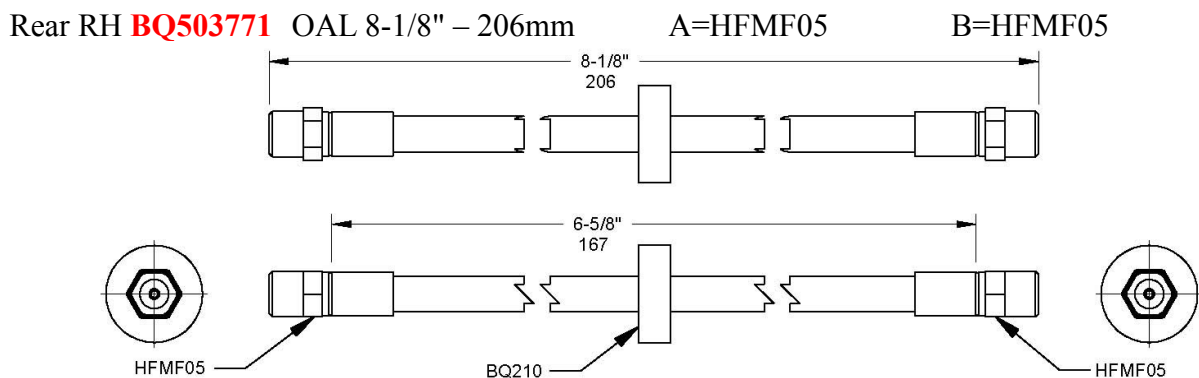

Not Available	Volkswagen	Scirocco All Models
Not Available	Volkswagen Light Commercial	Polo Van Gvw 1170Kg
Not Available	Volkswagen Light Commercial	Transporter Type 2
Not Available	Volkswagen Light Commercial	Transporter Type 4 2.4D
Not Available	Volkswagen Light Commercial	Transporter Van 4X4 Syncro, 1 Piston Caliper Petrol & Diesel
Not Available	Volkswagen Light Commercial	Transporter Van 4X4 Syncro, 2 Piston Caliper Petrol & Diesel
Not Available	Volkswagen Light Commercial	Transporter Van, Minibus, High Roof Van, Drop Side Pick-Up, 2 Piston Caliper Petrol And Diesel

Year	Make	Model
From 1977 To 1982	Audi	100
From 1983 To 1991	Audi	100
From 1983 To 1991	Audi	100
From 1991 To 1994	Audi	100
From 1991 To 1994	Audi	100
From 1986 To 1991	Audi	80
From 1984 To 1995	Audi	90
From 1984 To 1995	Audi	90
From 1994	Audi	A6 And Avant S6
From 1981	Audi	Coupe
Not Available	Volkswagen	Golf 1.1
Not Available	Volkswagen	Golf 1.6,1.8, Mki, Ii & Iii
Not Available	Volkswagen	Jetta All Models
Not Available	Volkswagen	Passat All Models
Not Available	Volkswagen	Passat All Models
Not Available	Volkswagen	Polo
Not Available	Volkswagen	Santana 1.3, 1.6
Not Available	Volkswagen	Santana 1.3, 1.6
Not Available	Volkswagen	Santana 1.3, 1.6
Not Available	Volkswagen	Santana 1.8,1.9,2.0
Not Available	Volkswagen	Scirocco All Models
Not Available	Volkswagen Light Commercial	Polo Van Gvw 1170Kg
Not Available	Volkswagen Light Commercial	Transporter Type 2