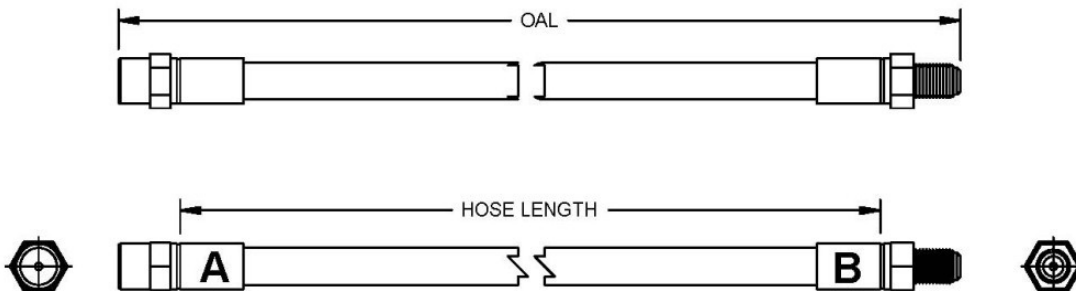

Year	Make	Model
From 1983 To 1991	Audi	100
From 1991 To 1994	Audi	100
From 8/79	Audi	200 2.2
From 8/79	Audi	200 2.2
From 1991 To 1995	Audi	80
From 1984 To 1995	Audi	90
From 1984 To 1995	Audi	90
From 1992 To 2000	Audi	Cabriolet