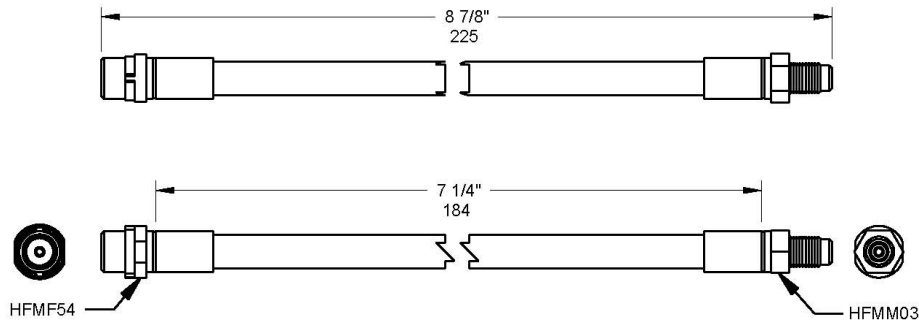

Year	Make	Model
From 12/94-2001	Audi	A4, S4 And Avant
From 2004	Audi	A8
From 2004 To 2010	Audi	A8
From 2002	Skoda	Superb 1.8,1.9D,2.0,2.5D,2.8I
Not Available	Volkswagen	Passat

Rear **BQ504495** OAL 8-7/8" – 225mm A=HFMF54 B=HFMM03