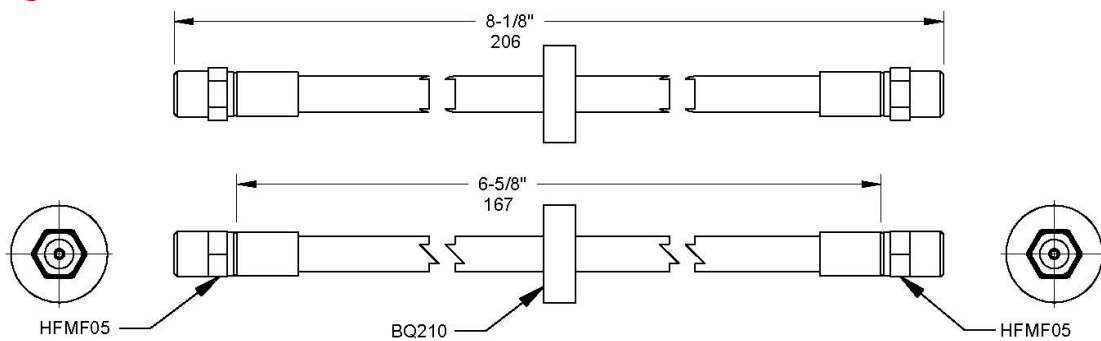

Front **BQ40296** Cut Hose Length 10-1/4" – 260mm A=HFMF54 B=HFMF54
 Install 50mm of **BQ200** to one end

558

Year **Make** **Model**
 From 1994 Audi A6 And Avant S6

Rear **BQ503771** OAL 8-1/8" – 206mm A=HFMF05 B=HFMF05