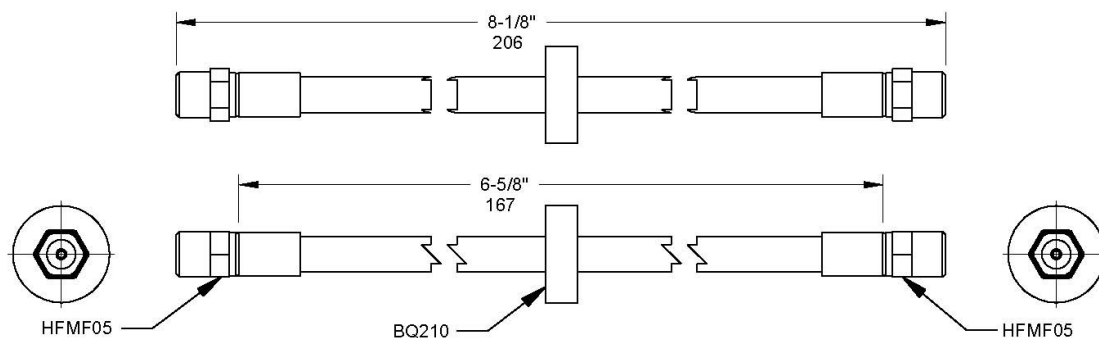

Year	Make	Model
From 1977 To 1982	Audi	100
From 1991 To 1994	Audi	100
From 1986 To 1991	Audi	80
From 1991 To 1995	Audi	80
From 1984 To 1995	Audi	90
From 1992 To 2000	Audi	Cabriolet

Rear **BQ503771** OAL 8-1/8" – 206mm A=HFMF05 B=HFMF05

Year	Make	Model
From 1977 To 1982	Audi	100
From 1983 To 1991	Audi	100
From 1983 To 1991	Audi	100
From 1991 To 1994	Audi	100
From 1991 To 1994	Audi	100
From 1986 To 1991	Audi	80
From 1984 To 1995	Audi	90
From 1984 To 1995	Audi	90
From 1994	Audi	A6 And Avant S6
From 1981	Audi	Coupe
Not Available	Volkswagen	Golf 1.1
Not Available	Volkswagen	Golf 1.6,1.8, Mki, Ii &Iii
Not Available	Volkswagen	Jetta All Models
Not Available	Volkswagen	Passat All Models
Not Available	Volkswagen	Passat All Models
Not Available	Volkswagen	Polo
Not Available	Volkswagen	Santana 1.3, 1.6
Not Available	Volkswagen	Santana 1.3, 1.6
Not Available	Volkswagen	Santana 1.3, 1.6
Not Available	Volkswagen	Santana 1.8,1.9,2.0
Not Available	Volkswagen	Scirocco All Models
Not Available	Volkswagen Light Commercial	Polo Van Gvw 1170Kg
Not Available	Volkswagen Light Commercial	Transporter Type 2
Not Available	Volkswagen Light Commercial	Transporter Type 4 2.4D
Not Available	Volkswagen Light Commercial	Transporter Van 4X4 Syncro, 1 Piston Caliper Petrol & Diesel
Not Available	Volkswagen Light Commercial	Transporter Van 4X4 Syncro, 2 Piston Caliper Petrol & Diesel