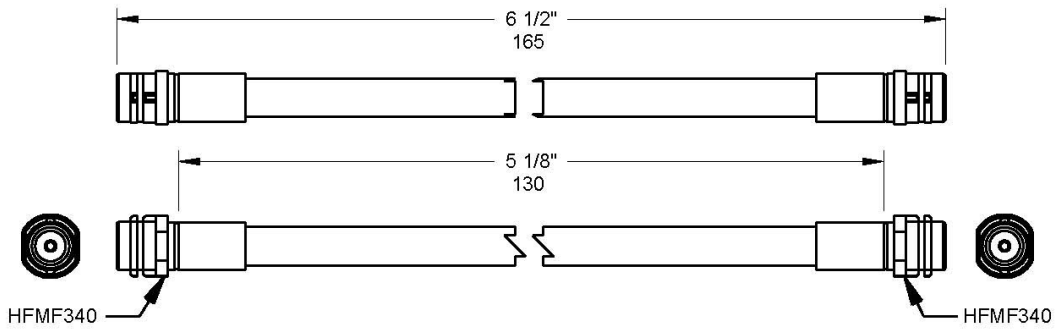

Audi 11/10 - A1

Rear **BQ504489** OAL 6-1/2" – 165mm A=HFMF340 B=HFMF340

Year	Make	Model
11/10 On	Audi	A1
From 1996 To 2003	Audi	A3 And Quattro
From 1998	Audi	S3 Quattro
From 1998	Audi	Tt
From 1997	Seat	Arosa
From 1994	Seat	Cordoba
From 1985	Seat	Ibiza
From 1999	Seat	Leon 1.6,1.9Td
From 1991	Seat	Toledo
From 1999	Skoda	Fabia
From 1998	Skoda	Octavia (1U2)
From 2006	Skoda	Roomster
Not Available	Volkswagen	Beetle
Not Available	Volkswagen	Bora
Not Available	Volkswagen	Fox
Not Available	Volkswagen	Golf
Not Available	Volkswagen	Golf All Models
Not Available	Volkswagen	Lupo 1.0,1.4,1.7Tdi
Not Available	Volkswagen	Polo
Not Available	Volkswagen	Polo