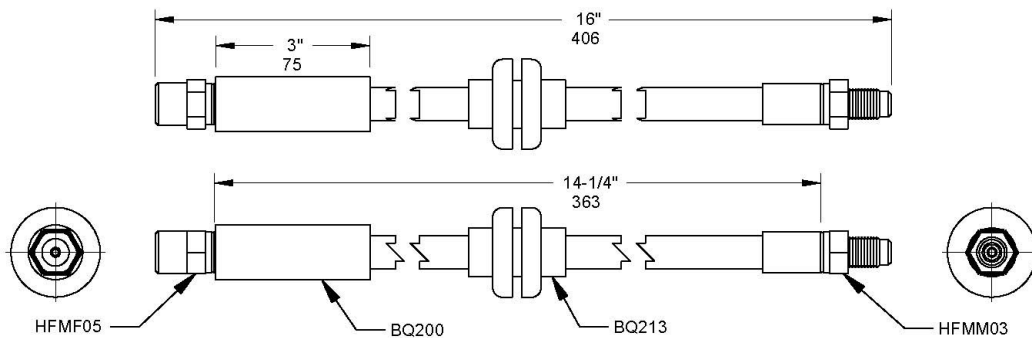

Not Available	Volkswagen	Polo
Not Available	Volkswagen	Santana 1.3, 1.6
Not Available	Volkswagen	Santana 1.3, 1.6
Not Available	Volkswagen	Santana 1.3, 1.6
Not Available	Volkswagen	Santana 1.8,1.9,2.0
Not Available	Volkswagen	Scirocco All Models
Not Available	Volkswagen Light Commercial	Polo Van Gvw 1170Kg
Not Available	Volkswagen Light Commercial	Transporter Type 2
Not Available	Volkswagen Light Commercial	Transporter Type 4 2.4D
Not Available	Volkswagen Light Commercial	Transporter Van 4X4 Syncro, 1 Piston Caliper Petrol & Diesel
Not Available	Volkswagen Light Commercial	Transporter Van 4X4 Syncro, 2 Piston Caliper Petrol & Diesel
Not Available	Volkswagen Light Commercial	Transporter Van, Minibus, High Roof Van, Drop Side Pick-Up, 2 Piston Caliper Petrol And Diesel

Front **BQ503539** OAL 16" - 406mm A=HFMF05 B=HFMM03