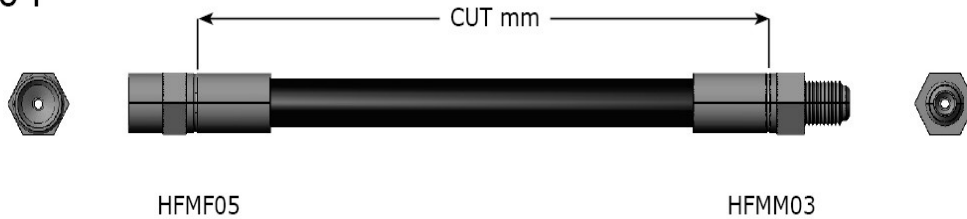

Year	Make	Model
From 8/74 To 7/78	Audi	50 1.1,1.3
Not Available	Volkswagen	Derby
Not Available	Volkswagen Light Commercial	Polo Van

Audi od 1986 do 1991 80

Rear **BQ40245** Cut Hose Length 9-3/8" – 238mm A=HFMF05 B=HFMM03
204

Year	Make	Model
From 1986 To 1991	Audi	80
From 1984 To 1995	Audi	90
From 1981	Audi	Coupe
From 1980	Audi	Quattro 2.2

Front **BQ38169** OAL 12-3/8" – 315mm Cut Hose Length 10-5/8" – 271mm
A=HFMF05 B=HFMF05