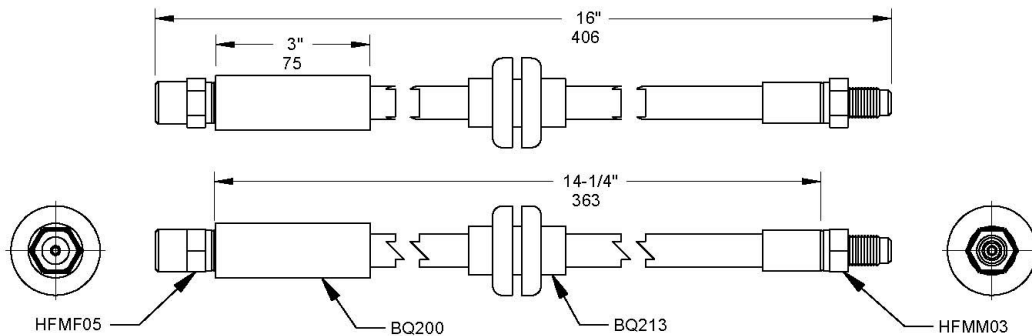

Year	Make	Model
From 1980	Audi	Quattro 2.2I
Not Available	Volvo	
Not Available	Volvo	
Not Available	Volvo	

Front **BQ503539** OAL 16" – 406mm A=HFMF05 B=HFMM03