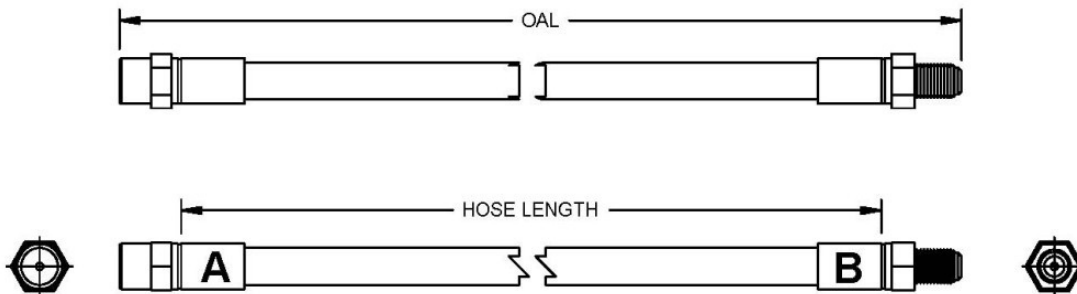

Year	Make	Model
From 1983 To 1991	Audi	100
From 1991 To 1994	Audi	100
From 1991 To 1995	Audi	80
From 1991	Bmw	3 Series (E36)
From 6/75 To 1991	Bmw	316 1.6