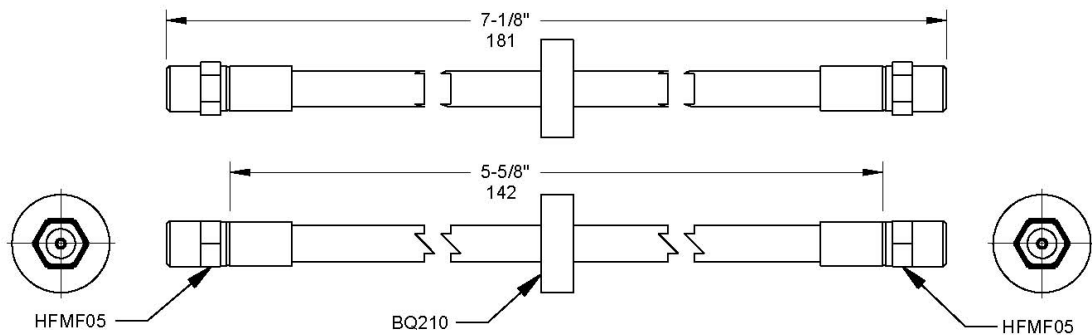

Year	Make	Model
From 1992 To 2000	Audi	Cabriolet
From 1981	Audi	Coupe
From 1991	Seat	Toledo
Position / Side	Volkswagen	Corrado 1.8I, 2.0I, 2.9I
Not Available	Volkswagen	Derby
Not Available	Volkswagen	Golf 1.3 Mki
Not Available	Volkswagen	Golf 1.5 Mki
Not Available	Volkswagen	Golf 1.6,1.8, Mki, Ii &Iii
Not Available	Volkswagen	Golf All Models