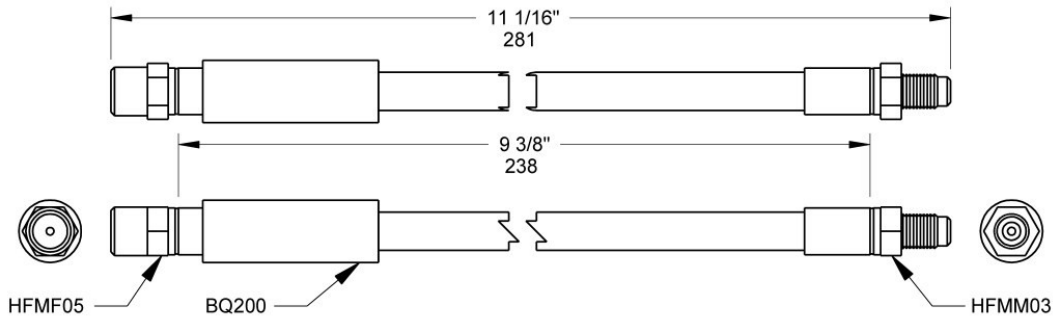

Year	Make	Model
2004-2010	Audi	A8

Audi 1995 - 2003 A8

Rear **BQ506435** OAL 11-1/16" – 281mm A=HFMF05 B=HFMM03

Year	Make	Model
From 1995 To 2003	Audi	A8

Front **BQ504499** OAL 15-1/4" – 387mm A=HFMF54 B= HFMF54