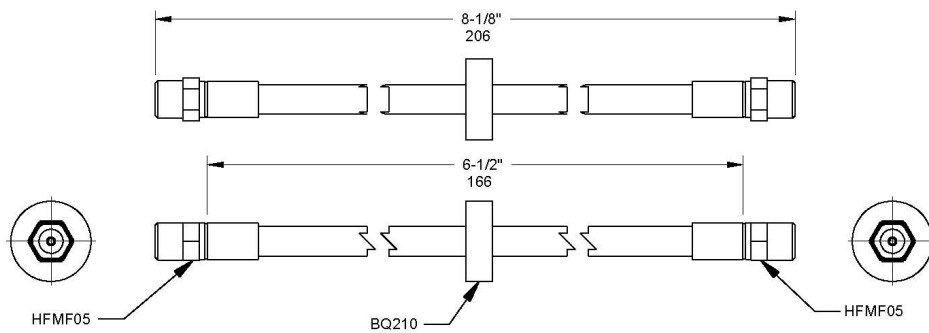

Year	Make	Model
From 8/74 To 7/78	Audi	50 1.1,1.3
Not Available	Volkswagen	Polo
Not Available	Volkswagen Light Commercial	Polo Van Gvw 1170Kg

Rear **BQ501384** OAL 8-1/8" – 206mm A=HFMF05 B=HFMF05