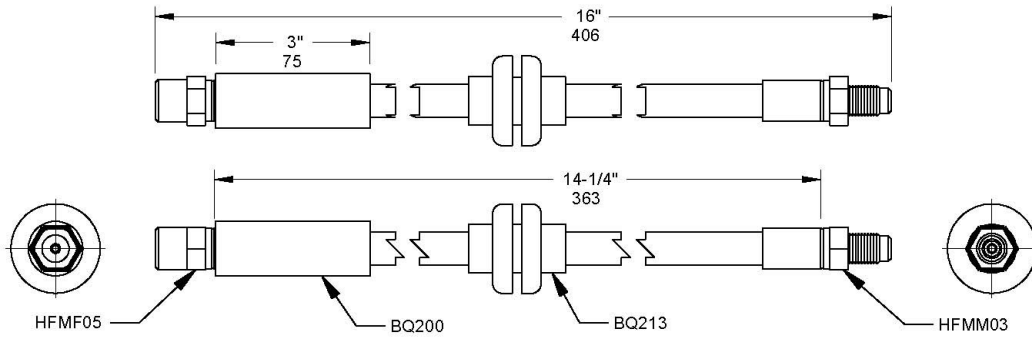

Front **BQ503532** OAL 16" - 406mm A=HFMF05 B=HFMM03