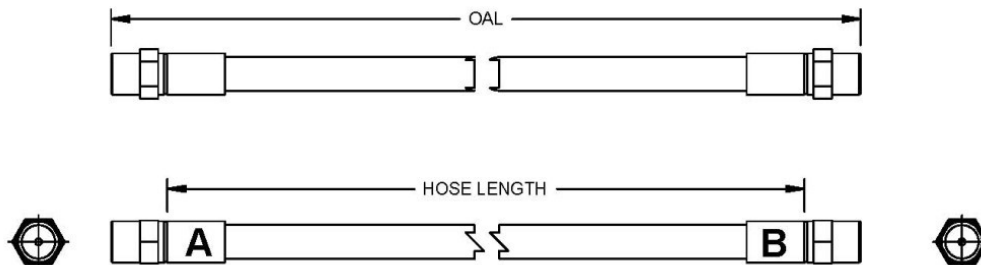

Year	Make	Model
From 1986 To 1991	Audi	80
From 1984 To 1995	Audi	90
From 1981	Audi	Coupe
From 1980	Audi	Quattro 2.2

Front **BQ38169** OAL 12-3/8" – 315mm Cut Hose Length 10-5/8" – 271mm
A=HFMF05 B=HFMF05