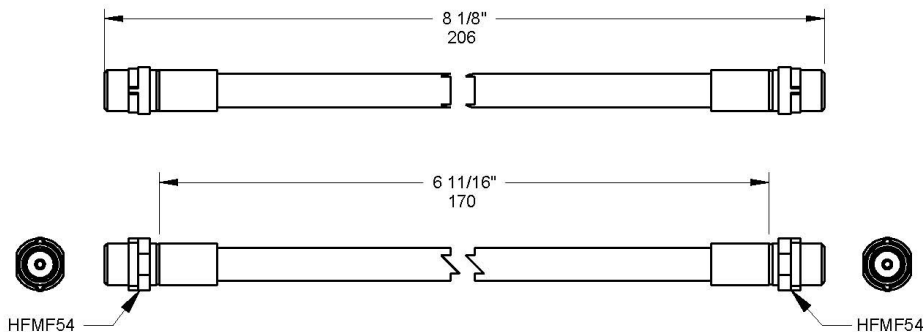

Year	Make	Model
From 12/94-2001	Audi	A4, S4 And Avant
From 2004	Audi	A8
From 2004 To 2010	Audi	A8
From 2002	Skoda	Superb 1.8,1.9D,2.0,2.5D,2.8I
Not Available	Volkswagen	Passat

Audi **od 2004 do 2010** **A8**

R **BQ504591** OAL 8-1/8" – 206mm

A=HFMF54

B=HFMF54