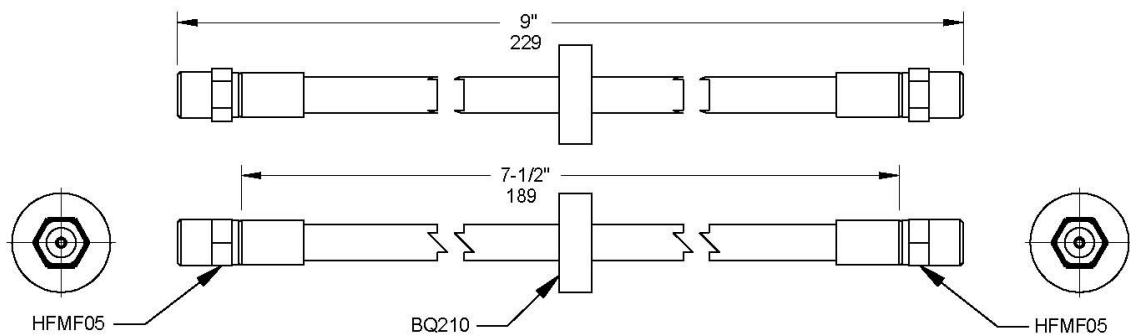

Not Available	Volkswagen	Golf All Models
Position / Side	Volkswagen	Jetta All Models
Not Available	Volkswagen	Passat All Models
Not Available	Volkswagen	Polo
Not Available	Volkswagen	Vento 1.6, 1.8, 1.9Td, 2.0, 2.8
Not Available	Volkswagen Light Commercial	Caravelle
Position / Side	Volkswagen Light Commercial	Golf Van 1.3,1.6D, 1.6Td
Not Available	Volkswagen Light Commercial	Polo Van Gvw 1170Kg
Not Available	Volkswagen Light Commercial	Transporter Type 4

Audi   od 1/74 do 1986   80 4 Cyl Carb

Rear LH **BQ503520** OAL 9" - 229mm   A=HFMF05   B=HFMF05