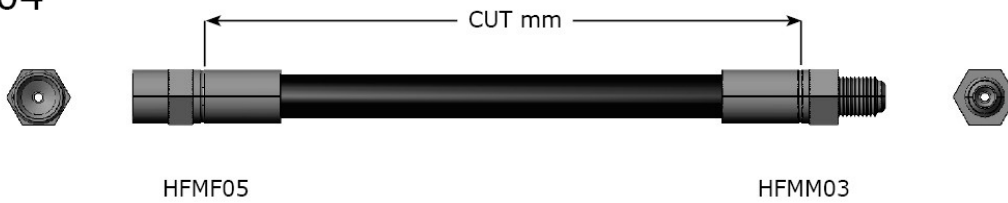

Front **BQ40256** Cut Hose Length 11-3/4" - 298mm A=HFMF05 B=HFMM03
 Install 2 x **BQ210** grommets - 1 at 63mm from female - 2nd at 130mm from female

204

Year	Make	Model
From 1977 To 1982	Audi	100
Not Available	Volkswagen	Scirocco All Models
Not Available	Volvo	
Not Available	Volvo	