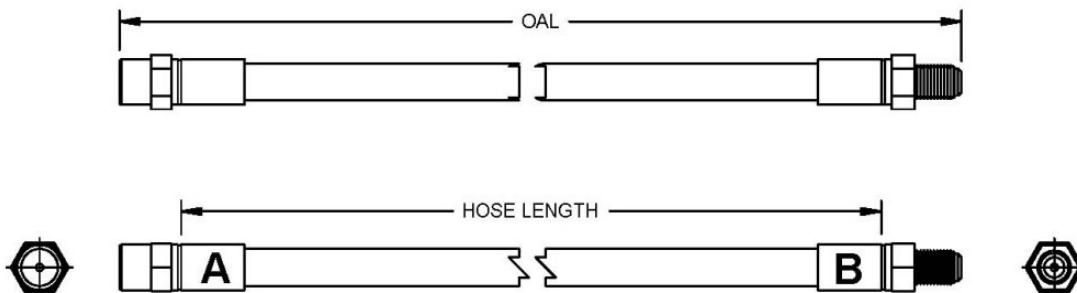

Year	Make	Model
From 8/79	Audi	200 2.2
From 1981 To 1986	Audi	80 5 Cyl Carb & Inj
From 1984 To 1995	Audi	90
From 1981	Audi	Coupe