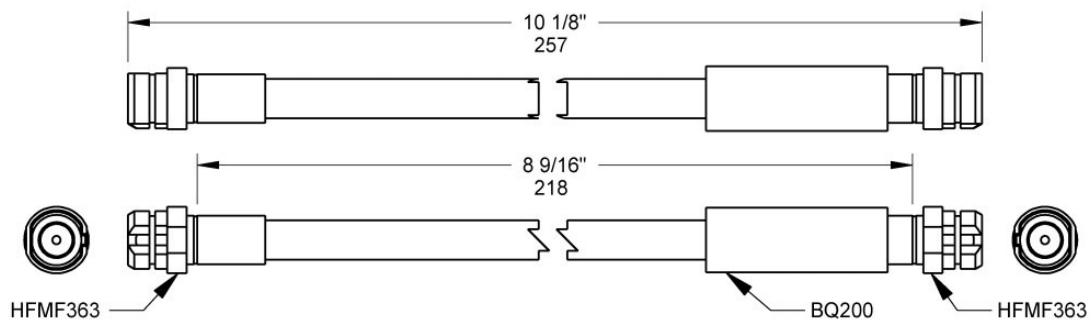

Year	Make	Model
From 1986 To 1991	Audi	80
From 1986 To 1991	Audi	80
From 1/74 To 1986	Audi	80 4 Cyl Carb
From 1981 To 1986	Audi	80 5 Cyl Carb & Inj
From 1984 To 1995	Audi	90
From 1981	Audi	Coupe
From 1980	Audi	Quattro 2.2I
From 1994	Seat	Cordoba
From 1991	Seat	Toledo
Not Available	Volkswagen	Golf 1.1
Not Available	Volkswagen	Golf 1.3 Mki
Not Available	Volkswagen	Golf 1.5 Mki
Position / Side	Volkswagen	Golf 1.6,1.8, Mki, Ii &Iii
Not Available	Volkswagen	Golf 1.6,1.8, Mki, Ii &Iii
Not Available	Volkswagen	Jetta All Models
Not Available	Volkswagen	Jetta All Models
Not Available	Volkswagen	Passat All Models
Not Available	Volkswagen	Passat All Models
Not Available	Volkswagen	Santana 1.3, 1.6
Not Available	Volkswagen	Santana 1.8,1.9,2.0
Not Available	Volkswagen	Scirocco All Models
Not Available	Volkswagen Light Commercial	Caddy
Not Available	Volkswagen Light Commercial	Golf Van 1.3,1.6D, 1.6Td

Audi 10/2010 Rs3

Rear **BQ505981** A=HFMF363 B=HFMF363

Year	Make	Model
From 2003	Audi	A3
10/2010 On	Audi	Rs3
2004 On	Seat	Altea
From 06/2004	Skoda	Octavia (1Z3)
2008 - Oct 09	Skoda	Superb
Not Available	Volkswagen	Golf
Not Available	Volkswagen	Golf
Not Available	Volkswagen	Jetta
Not Available	Volkswagen	Passat (3C2), (3C5)
Not Available	Volkswagen	Touran 1.4, 1.6, 1.9, 2.0