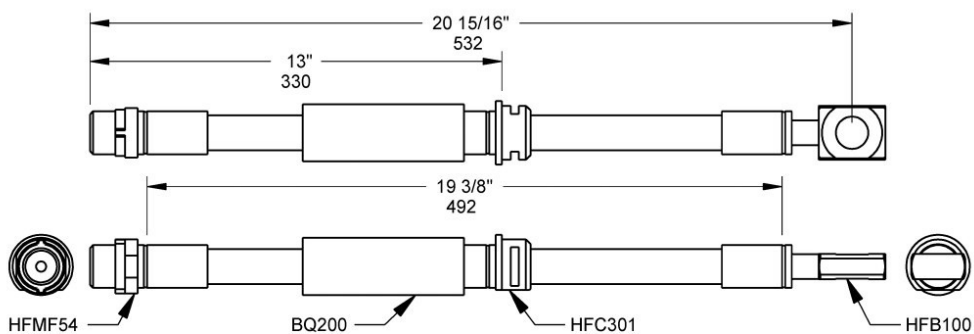

Year	Make	Model
From 2000 To 2005	Audi	A2 1.2,1.4,1.6
From 2000 To 2005	Audi	A2 1.2,1.4,1.6

Front **BQ505638**

Year	Make	Model
From 2000 To 2005	Audi	A2 1.2,1.4,1.6
From 2000 To 2005	Audi	A2 1.2,1.4,1.6

Front **BQ505638**

Year	Make	Model
From 2000 To 2005	Audi	A2 1.2,1.4,1.6
From 2000 To 2005	Audi	A2 1.2,1.4,1.6

Front **BQ504793** OAL 21-3/8" - 543mm A=HFMF54 B=HFB100