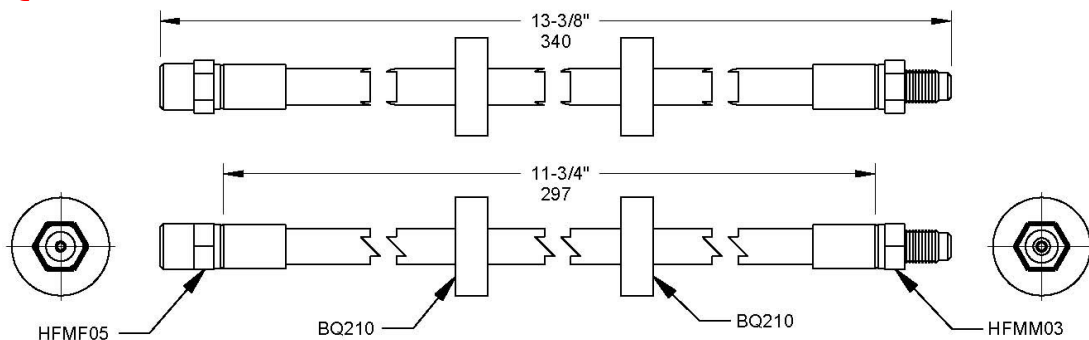

Year	Make	Model
From 1983 To 1991	Audi	100
From 8/79	Audi	200 2.2
From 1981	Audi	Coupe
From 1980	Audi	Quattro 2.2I

Rear **BQ503324** OAL 13-3/8" - 340mm A=HFMF05 B=HFMM03