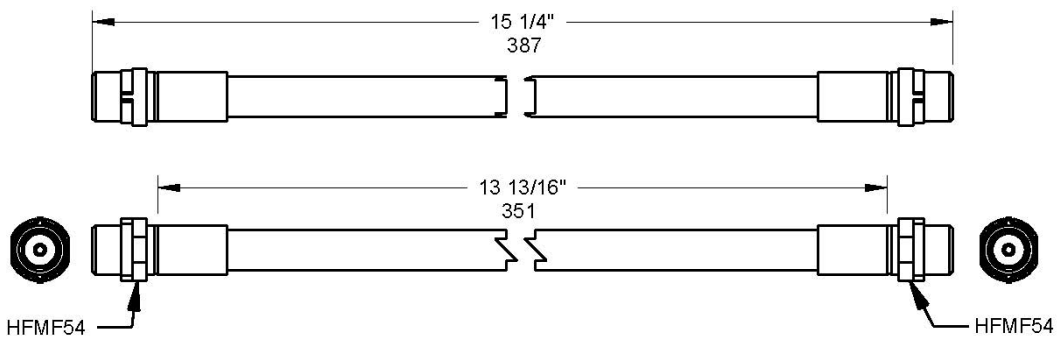

Year	Make	Model
From 1995 To 2003	Audi	A8

Rear **BQ504498** OAL 7-1/4" – 184mm A=HFMF54 B=HFMF54