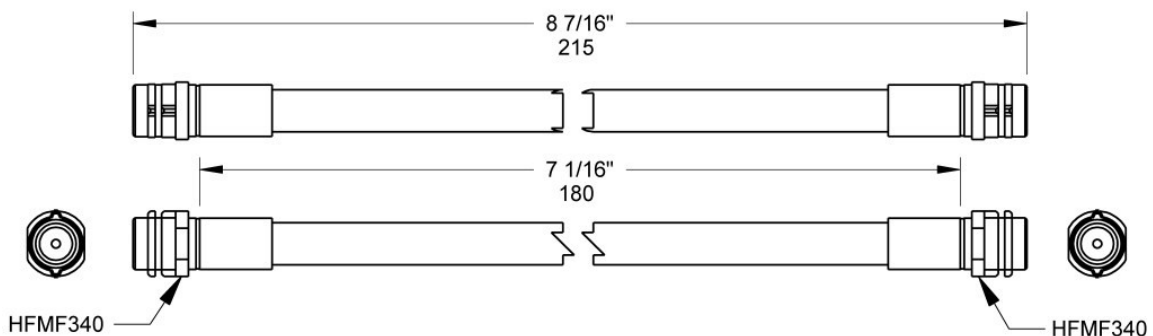

Audi od 2000 do 2005 A2 1.2, 1.4, 1.6

Rear **BQ506340** OAL 8-7/16" – 215mm Cut Hose Length 7-1/16" – 180mm
A=HFMF340 B=HFMF340

Year	Make	Model
From 2000 To 2005	Audi	A2 1.2,1.4,1.6