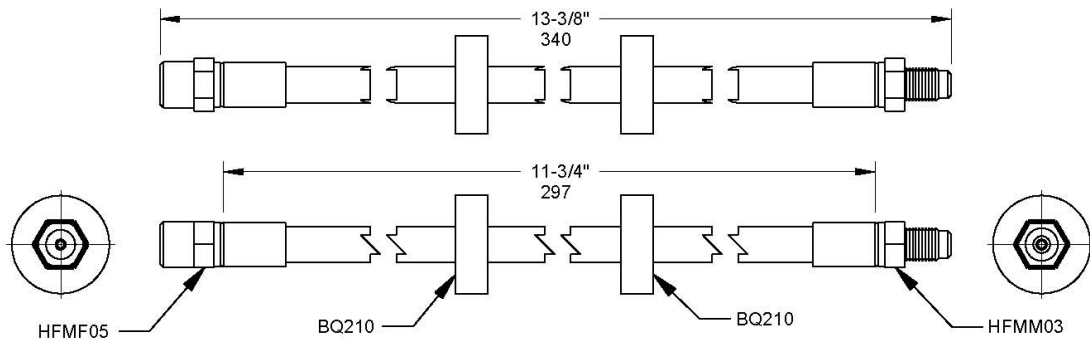

Year	Make	Model
From 1986 To 1991	Audi	80
From 1986 To 1991	Audi	80
From 1/74 To 1986	Audi	80 4 Cyl Carb
From 1981 To 1986	Audi	80 5 Cyl Carb & Inj
From 1984 To 1995	Audi	90
From 1981	Audi	Coupe
From 1980	Audi	Quattro 2.2I
From 1994	Seat	Cordoba
From 1991	Seat	Toledo
Not Available	Volkswagen	Golf 1.1
Not Available	Volkswagen	Golf 1.3 Mki
Not Available	Volkswagen	Golf 1.5 Mki
Position / Side	Volkswagen	Golf 1.6,1.8, Mki, Ii &Iii
Not Available	Volkswagen	Golf 1.6,1.8, Mki, Ii &Iii
Not Available	Volkswagen	Jetta All Models
Not Available	Volkswagen	Jetta All Models
Not Available	Volkswagen	Passat All Models