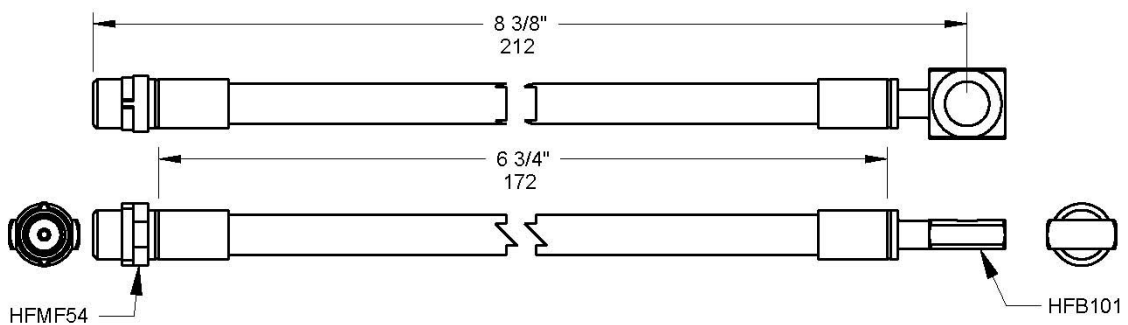

Year	Make	Model
From 1994	Audi	A6 And Avant S6
Not Available	Volkswagen	Passat All Models