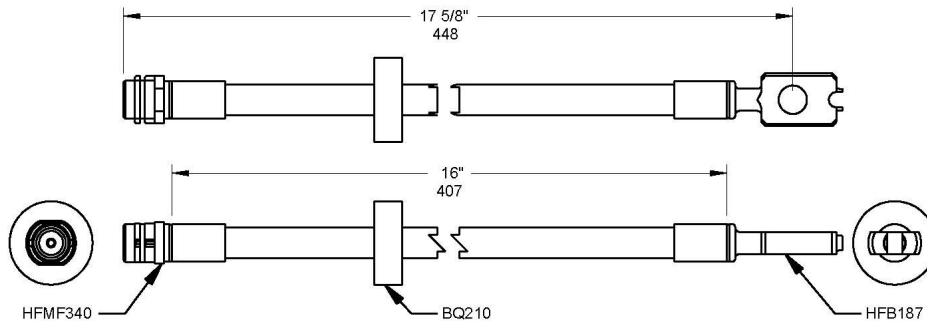

Audi od 1998 S3 Quattro

Rear **BQ504490** OAL 18-3/8" - 466mm A=HFMF340 B=HFB187