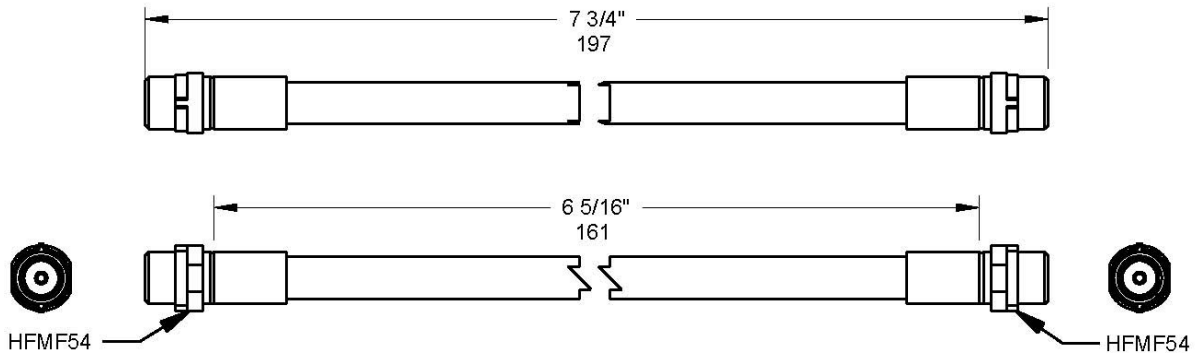

Year   **Make**   **Model**
From 1994   Audi   A6 And Avant S6

Rear **BQ504502**   OAL 7-3/4" – 197mm   A=HFMF54   B=HFMF54