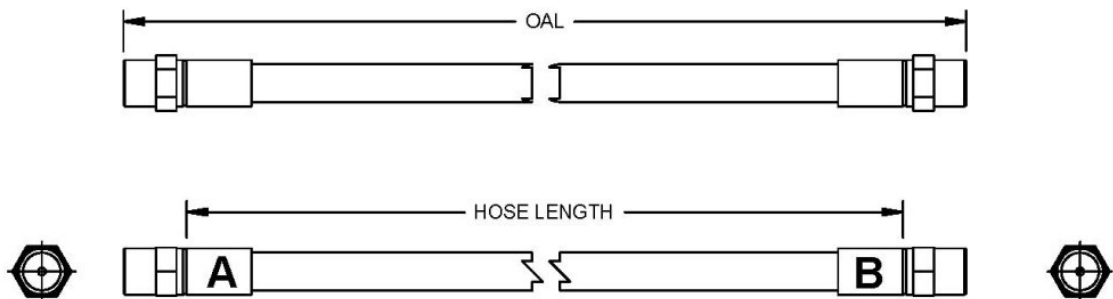

Year	Make	Model
From 1983 To 1991	Audi	100
From 1991 To 1994	Audi	100
From 1991 To 1995	Audi	80
From 1991	Bmw	3 Series (E36)
From 6/75 To 1991	Bmw	316 1.6
From 10/80	Bmw	316, 318 1.8
From 10/80	Bmw	316, 318 1.8
From 6/75	Bmw	320 2.0
From 6/75	Bmw	320 2.0
From 1978 To 9/86	Bmw	323 2.3
From 1978 To 9/86	Bmw	323 2.3
From 9/85	Bmw	325 2.5
From 1988	Bmw	5 Series (E34) (E39) (E60)
From 1974	Bmw	518 1.8
From 1974	Bmw	520 2.0
From 6/83	Bmw	524 2.4
From 1974	Bmw	525 2.5
From 1975	Bmw	528 2.8
From 4/80	Bmw	535 3.5
From 9/79 To 8/88	Bmw	628/630
From 1978 To 1990	Bmw	635 3.5
From 1977 To 1986	Bmw	728 2.8
From 7/77	Bmw	730 3.0
From 9/79 To 8/86	Bmw	732 3.2
From 9/79	Bmw	735 3.5
From 1987 To 1994	Bmw	740I (E32)
From 5/92	Bmw	840/850 5.0
From 1989-2001	Bmw	M3
From 1996 To 2003	Bmw	Z3

Front **BQ38169**

OAL 12-3/8" - 315mm
A=HFMF05

Cut Hose Length 10-5/8" - 271mm
B=HFMF05