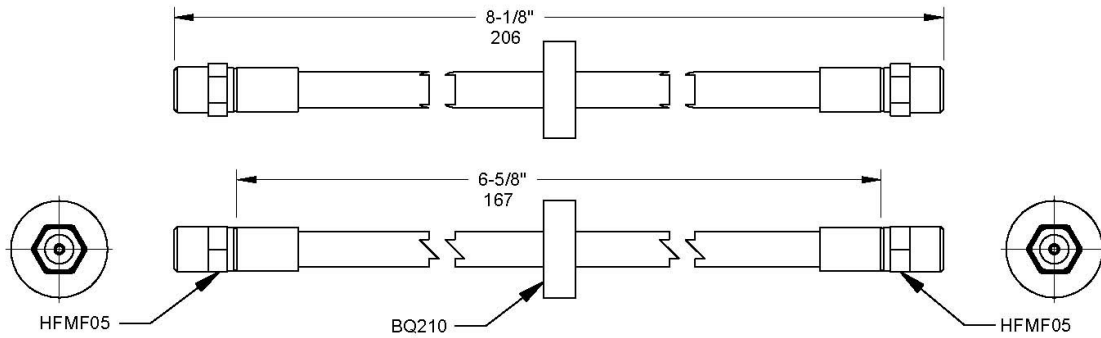

Year	Make	Model
From 1977 To 1982	Audi	100
From 1983 To 1991	Audi	100
From 1983 To 1991	Audi	100
From 1991 To 1994	Audi	100
From 1991 To 1994	Audi	100
From 1986 To 1991	Audi	80
From 1984 To 1995	Audi	90
From 1984 To 1995	Audi	90
From 1994	Audi	A6 And Avant S6
From 1981	Audi	Coupe
Not Available	Volkswagen	Golf 1.1
Not Available	Volkswagen	Golf 1.6,1.8, Mki, Ii &Iii
Not Available	Volkswagen	Jetta All Models
Not Available	Volkswagen	Passat All Models
Not Available	Volkswagen	Passat All Models
Not Available	Volkswagen	Polo
Not Available	Volkswagen	Santana 1.3, 1.6
Not Available	Volkswagen	Santana 1.3, 1.6
Not Available	Volkswagen	Santana 1.3, 1.6
Not Available	Volkswagen	Santana 1.8,1.9,2.0