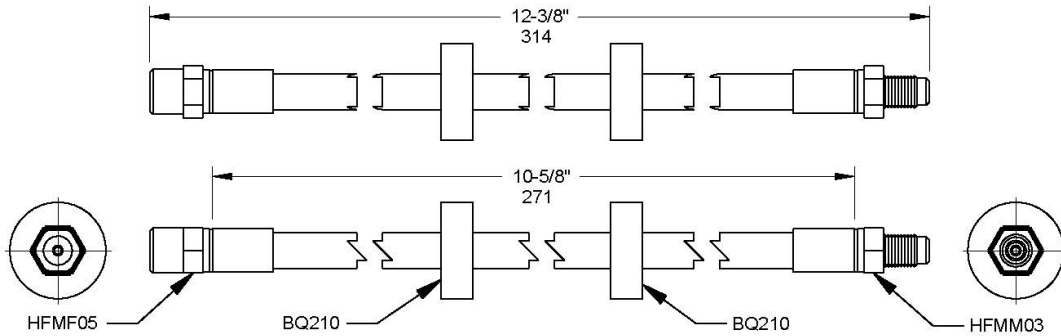

Rear **BQ38351**

OAL 7-1/8" - 181mm
A=HFMM03

Cut Hose Length 5-1/8" - 131mm
B=HFMM03

Year	Make	Model
From 1983 To 1991	Audi	100
From 8/79	Audi	200 2.2

Audi od 8/74 do 7/78 50 1.1, 1.3

Rear **BQ504080** OAL 12-3/8" – 314mm A=HFMF05 B=HFMM03