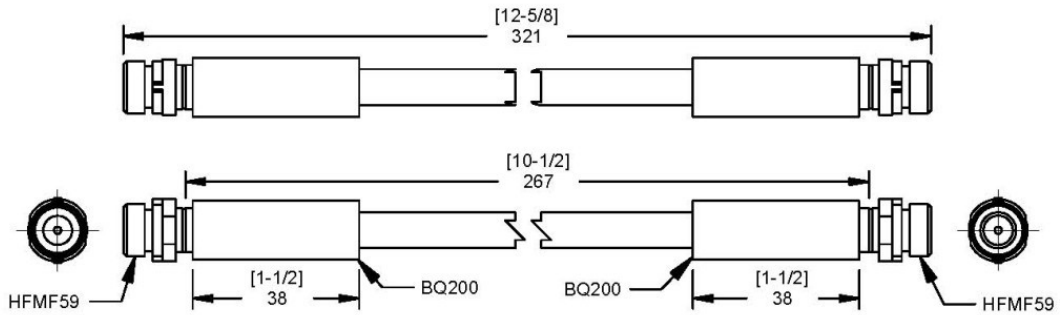

Year	Make	Model
From 1991 To 1995	Audi	80
From 12/94-2001	Audi	A4, S4 And Avant
From 1998 To 2005	Audi	A6
From 1994	Audi	A6 And Avant S6
From 1994	Audi	A6 And Avant S6
From 1981	Audi	Coupe
From 2002	Skoda	Superb 1.8,1.9D,2.0,2.5D,2.8I
Not Available	Volkswagen	Passat All Models

Front **BQ381116** OAL 12-5/8" – 321mm Cut Hose Length 11" – 279mm
A=HFMF54 B=HFMF54