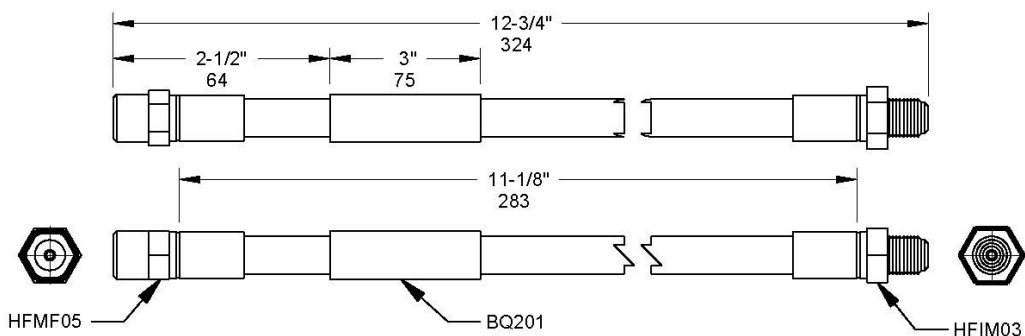

Year	Make	Model
From 8/79	Audi	200 2.2
From 8/79	Audi	200 2.2
From 8/74 To 7/78	Audi	50 1.1,1.3
From 1/74 To 1986	Audi	80 4 Cyl Carb
From 1/74 To 1986	Audi	80 4 Cyl Carb
From 1981 To 1986	Audi	80 5 Cyl Carb & Inj
Not Available	Volkswagen Light Commercial	Polo Van

Front **BQ500228** OAL 12-3/4" - 324mm A=HFMF05 B=HFIM03