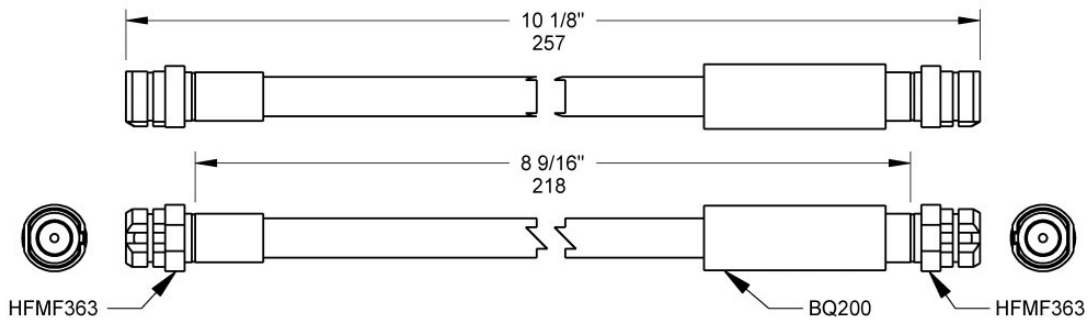

Year	Make	Model
From 2003	Audi	A3
From 1991	Seat	Toledo
From 1991	Seat	Toledo
Not Available	Volkswagen	Golf
Not Available	Volkswagen	Golf
Not Available	Volkswagen	Jetta
Not Available	Volkswagen	Jetta
Not Available	Volkswagen	Touran 1.4, 1.6, 1.9, 2.0
Not Available	Volkswagen	Touran 1.4, 1.6, 1.9, 2.0
Not Available	Volkswagen Light Commercial	Caddy

Rear **BQ505981** OAL 11" – 280mm Cut Hose Length 9-1/8" – 233mm
A=HFMF05 B=HFMM03

Year	Make	Model
From 2003	Audi	A3
10/2010 On	Audi	Rs3
2004 On	Seat	Altea
From 06/2004	Skoda	Octavia (1Z3)
2008 - Oct 09	Skoda	Superb
Not Available	Volkswagen	Golf
Not Available	Volkswagen	Golf
Not Available	Volkswagen	Jetta
Not Available	Volkswagen	Passat (3C2), (3C5)
Not Available	Volkswagen	Touran 1.4, 1.6, 1.9, 2.0