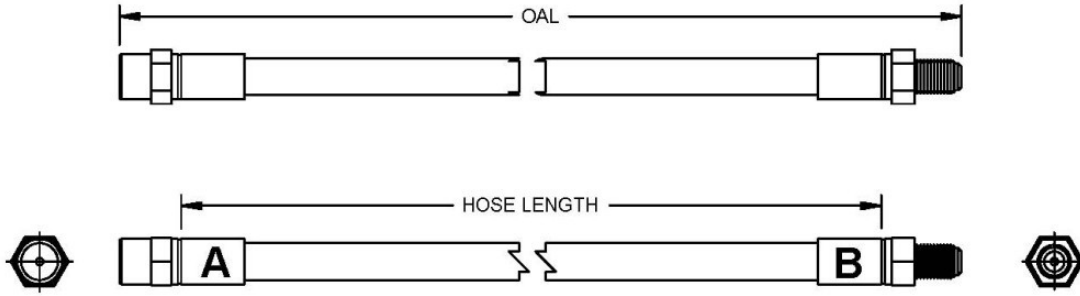

Rear **BQ38001**

OAL 9" – 229mm
A=HFMF05

Cut Hose Length 7-1/8" – 182mm
B=HFMM03