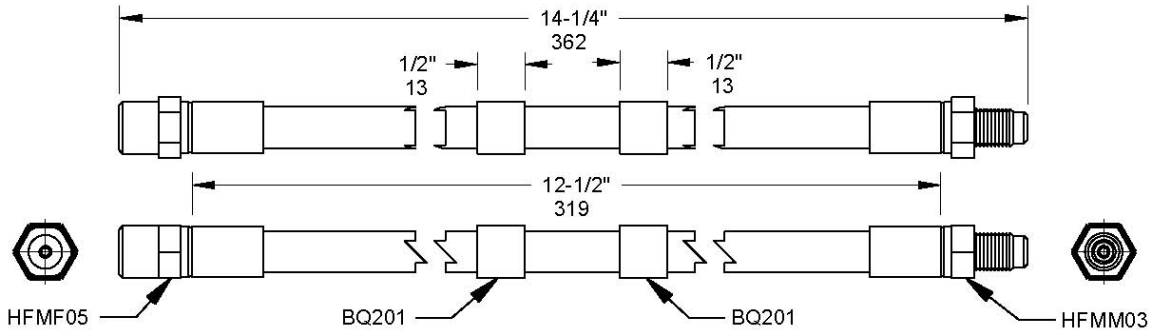

Year	Make	Model
From 1986 To 1991	Audi	80
From 1984 To 1995	Audi	90
From 1981	Audi	Coupe
From 1980	Audi	Quattro 2.2I

Front **BQ504138** OAL 14-1/4" – 262mm A=HFMF05 B=HFMM03