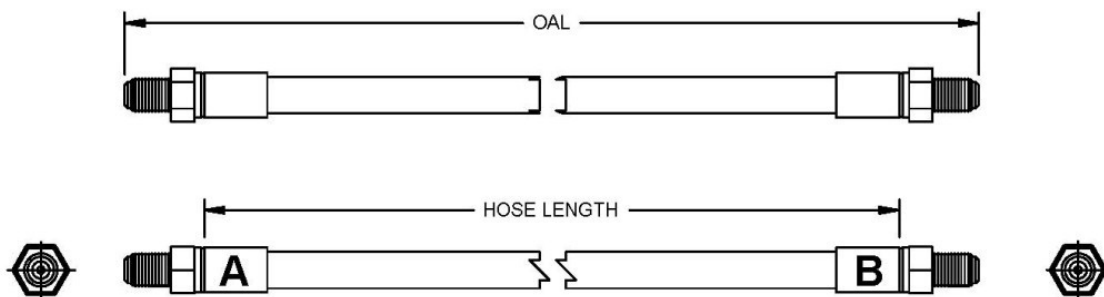

From 1992 To 2000	Audi	Cabriolet
From 1981	Audi	Coupe
From 1981	Audi	Coupe
From 1975 To 1991	Jaguar	Jaguar Xjs
From 1994	Seat	Cordoba
From 1985	Seat	Ibiza
From 1991	Seat	Toledo
Not Available	Volkswagen	Corrado 1.8I, 2.0I, 2.9I
Not Available	Volkswagen	Corrado 1.8I, 2.0I, 2.9I
Not Available	Volkswagen	Golf 1.6,1.8, Mki, Ii &Iii
Not Available	Volkswagen	Golf All Models
Position / Side	Volkswagen	Jetta All Models
Not Available	Volkswagen	Passat All Models
Not Available	Volkswagen	Polo
Not Available	Volkswagen	Vento 1.6, 1.8, 1.9Td, 2.0, 2.8
Not Available	Volkswagen Light Commercial	Caravelle
Position / Side	Volkswagen Light Commercial	Golf Van 1.3,1.6D, 1.6Td
Not Available	Volkswagen Light Commercial	Polo Van Gvw 1170Kg
Not Available	Volkswagen Light Commercial	Transporter Type 4

Rear LH **BQ38351** OAL 7-1/8" - 181mm Cut Hose Length 5-1/8" - 131mm
A=HFMM03 B=HFMM03