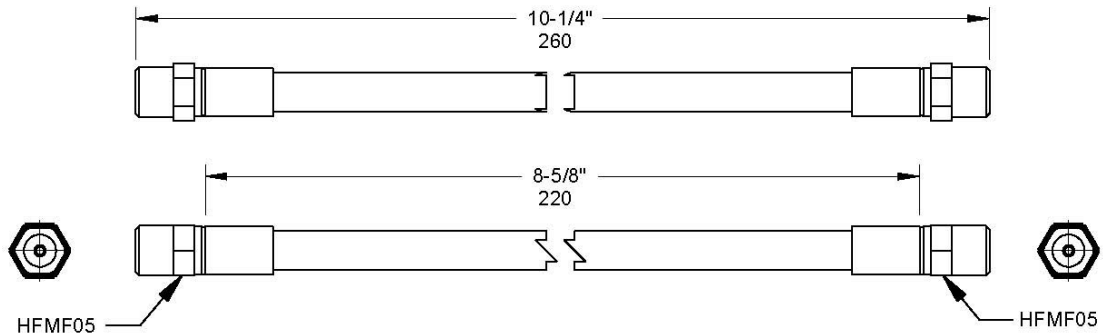

Year	Make	Model
From 8/79	Audi	200 2.2
From 8/79	Audi	200 2.2
From 8/74 To 7/78	Audi	50 1.1,1.3
From 1/74 To 1986	Audi	80 4 Cyl Carb
From 1/74 To 1986	Audi	80 4 Cyl Carb
From 1981 To 1986	Audi	80 5 Cyl Carb & Inj
Not Available	Volkswagen Light Commercial	Polo Van

Rear **BQ501035** OAL 10-1/4" – 260mm A=HFMF05 B=HFMF05