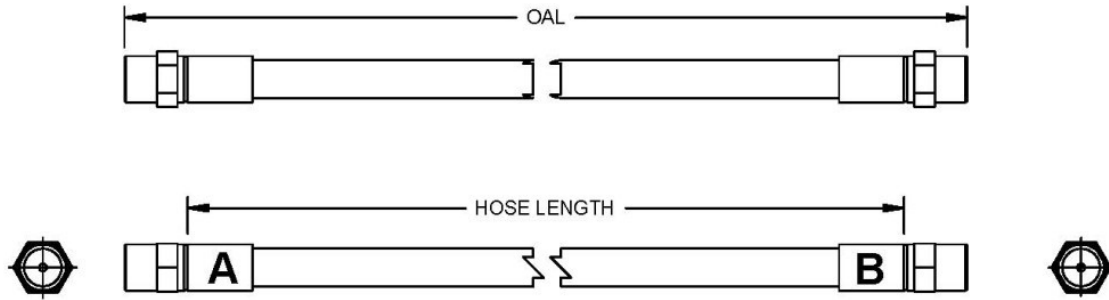

Not Available	Volkswagen Light Commercial	Transporter Type 2
Not Available	Volkswagen Light Commercial	Transporter Type 4 2.4D
Not Available	Volkswagen Light Commercial	Transporter Van 4X4 Syncro, 1 Piston Caliper Petrol & Diesel
Not Available	Volkswagen Light Commercial	Transporter Van 4X4 Syncro, 2 Piston Caliper Petrol & Diesel
Not Available	Volkswagen Light Commercial	Transporter Van, Minibus, High Roof Van, Drop Side Pick-Up, 2 Piston Caliper Petrol And Diesel

Rear RH **BQ38169** OAL 12-3/8" - 315mm Cut Hose Length 10-5/8" - 271mm
A=HFMF05 B=HFMF05