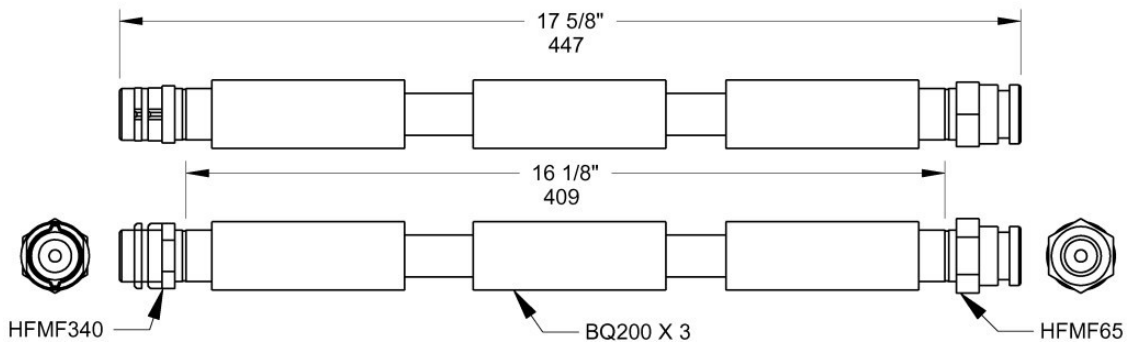

Not Available	Volkswagen	Golf 1.1
Not Available	Volkswagen	Golf 1.6,1.8, Mki, Ii &Iii
Not Available	Volkswagen	Jetta All Models
Not Available	Volkswagen	Passat All Models
Not Available	Volkswagen	Passat All Models
Not Available	Volkswagen	Polo
Not Available	Volkswagen	Santana 1.3, 1.6
Not Available	Volkswagen	Santana 1.3, 1.6
Not Available	Volkswagen	Santana 1.3, 1.6
Not Available	Volkswagen	Santana 1.8,1.9,2.0
Not Available	Volkswagen	Scirocco All Models
Not Available	Volkswagen Light Commercial	Polo Van Gvw 1170Kg
Not Available	Volkswagen Light Commercial	Transporter Type 2
Not Available	Volkswagen Light Commercial	Transporter Type 4 2.4D
Not Available	Volkswagen Light Commercial	Transporter Van 4X4 Syncro, 1 Piston Caliper Petrol & Diesel
Not Available	Volkswagen Light Commercial	Transporter Van 4X4 Syncro, 2 Piston Caliper Petrol & Diesel
Not Available	Volkswagen Light Commercial	Transporter Van, Minibus, High Roof Van,Drop Side Pick-Up, 2 Piston Caliper Petrol And Diesel

Audi 2004 - 2010 A8

Front **BQ506245** OAL 17-5/8" – 447mm A=HFMF340 B=HFMF65