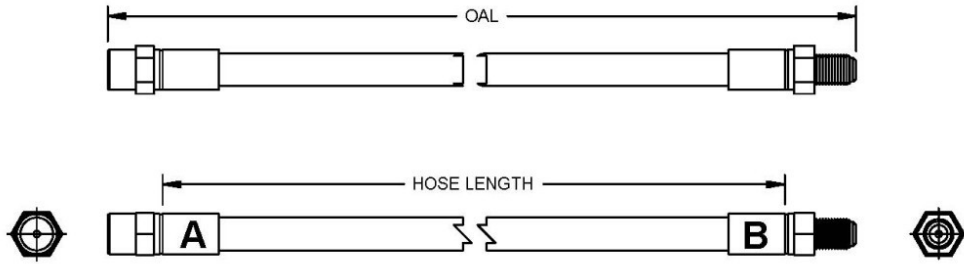

Rear **BQ38168**

OAL 7-3/8" - 188mm
A=HFMF05

Cut Hose Length 5-1/2" - 141mm
B=HFMM03