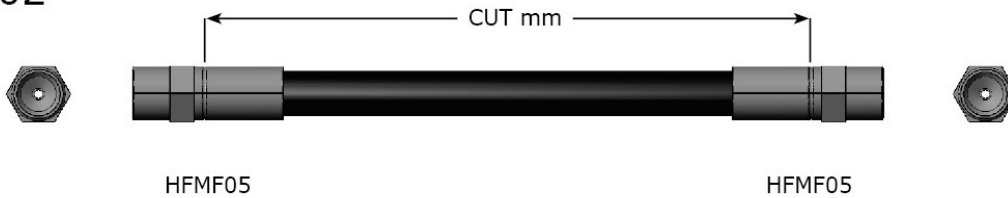

Year	Make	Model
From 1983 To 1991	Audi	100
From 8/79	Audi	200 2.2
From 1981	Audi	Coupe
From 1980	Audi	Quattro 2.2i

Front **BQ40272** Cut Hose Length 11-3/8" - 290mm A=HFMF05 B=HFMF05
Install **BQ210** grommet in centre of hose

202