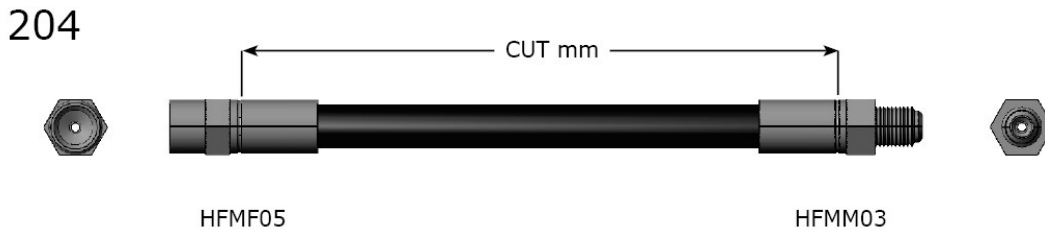

Year	Make	Model
From 1991 To 1995	Audi	80
From 12/94-2001	Audi	A4, S4 And Avant
From 1998 To 2005	Audi	A6
From 1994	Audi	A6 And Avant S6
From 1994	Audi	A6 And Avant S6
From 1981	Audi	Coupe
From 2002	Skoda	Superb 1.8,1.9D,2.0,2.5D,2.8I
Not Available	Volkswagen	Passat All Models

Rear **BQ40328** Cut Hose Length 8-1/8" – 205mm A=HFMF05 B=HFMM03
40mm of **BQ200** Installed at female end