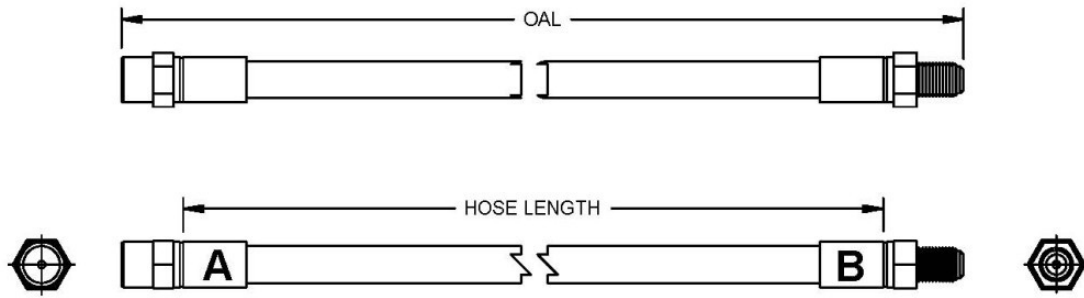

Rear **BQ38990**

OAL 11" – 280mm
A=HFMF05

Cut Hose Length 9-1/8" – 233mm
B=HFMM03

Year	Make	Model
From 8/79	Audi	200 2.2
From 1981 To 1986	Audi	80 5 Cyl Carb & Inj
From 1984 To 1995	Audi	90
From 1981	Audi	Coupe

Rear **BQ503771**

OAL 8-1/8" – 206mm

A=HFMF05

B=HFMF05