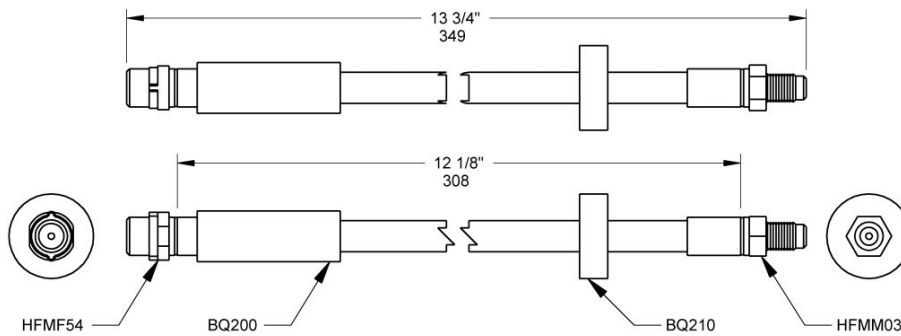

Year	Make	Model
From 2004	Audi	A6

Rear **BQ506232** OAL 13-3/4" – 349mm Cut Hose Length 12-1/8" – 308mm
A=HFMF54 B=HFMM03