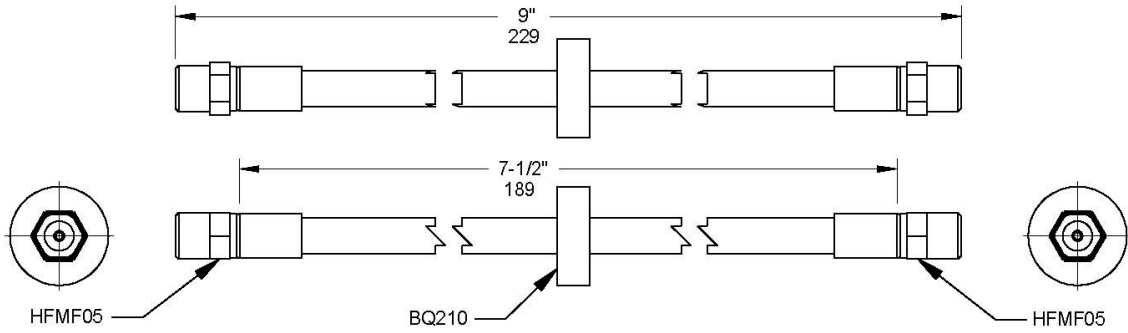

Rear LH **BQ503520** OAL 9" – 229mm A=HFMF05 B=HFMF05

Year	Make	Model
From 1986 To 1991	Audi	80
From 1/74 To 1986	Audi	80 4 Cyl Carb
From 1981 To 1986	Audi	80 5 Cyl Carb & Inj
From 1984 To 1995	Audi	90
From 1992 To 2000	Audi	Cabriolet
From 1981	Audi	Coupe
From 1981	Audi	Coupe

Front **BQ503324** OAL 13-3/8" – 340mm A=HFMF05 B=HFMM03