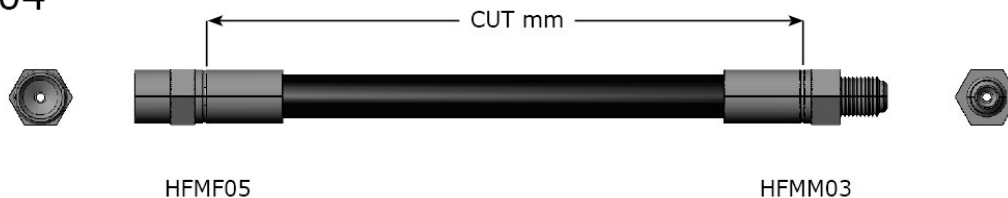

Year	Make	Model
From 12/94-2001	Audi	A4, S4 And Avant
From 1995	Bmw	7 Series (E38)
From 1998	Bmw	Z8
Not Available	Volkswagen Light Commercial	Taro 1.8, 2.2, 2.4D

Rear **BQ40328** Cut Hose Length 8-1/8" – 205mm A=HFMF05 B=HFMM03
40mm of **BQ200** Installed at female end

204