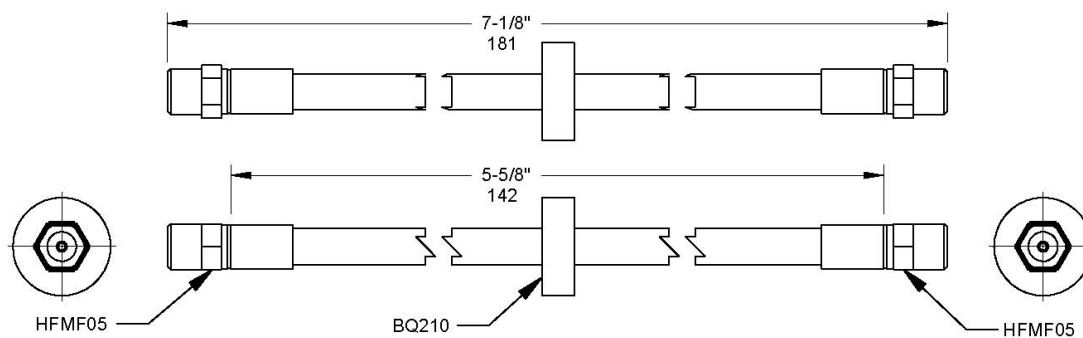

Year	Make	Model
From 1977 To 1982	Audi	100
From 1983 To 1991	Audi	100
From 1983 To 1991	Audi	100
From 1991 To 1994	Audi	100
From 1991 To 1994	Audi	100
From 1986 To 1991	Audi	80
From 1984 To 1995	Audi	90
From 1984 To 1995	Audi	90
From 1994	Audi	A6 And Avant S6
From 1981	Audi	Coupe
Not Available	Volkswagen	Golf 1.1
Not Available	Volkswagen	Golf 1.6,1.8, Mki, Ii &Iii
Not Available	Volkswagen	Jetta All Models
Not Available	Volkswagen	Passat All Models
Not Available	Volkswagen	Passat All Models
Not Available	Volkswagen	Polo
Not Available	Volkswagen	Santana 1.3, 1.6
Not Available	Volkswagen	Santana 1.3, 1.6
Not Available	Volkswagen	Santana 1.3, 1.6
Not Available	Volkswagen	Santana 1.8,1.9,2.0
Not Available	Volkswagen	Scirocco All Models
Not Available	Volkswagen Light Commercial	Polo Van Gvw 1170Kg
Not Available	Volkswagen Light Commercial	Transporter Type 2
Not Available	Volkswagen Light Commercial	Transporter Type 4 2.4D
Not Available	Volkswagen Light Commercial	Transporter Van 4X4 Syncro, 1 Piston Caliper Petrol & Diesel
Not Available	Volkswagen Light Commercial	Transporter Van 4X4 Syncro, 2 Piston Caliper Petrol & Diesel
Not Available	Volkswagen Light Commercial	Transporter Van, Minibus, High Roof Van,Drop Side Pick-Up, 2 Piston Caliper Petrol And Diesel

Rear RH **BQ503770** OAL 7-1/8" – 181mm A=HFMF05 B=HFMF05

Year	Make	Model
From 1992 To 2000	Audi	Cabriolet
From 1981	Audi	Coupe
From 1991	Seat	Toledo