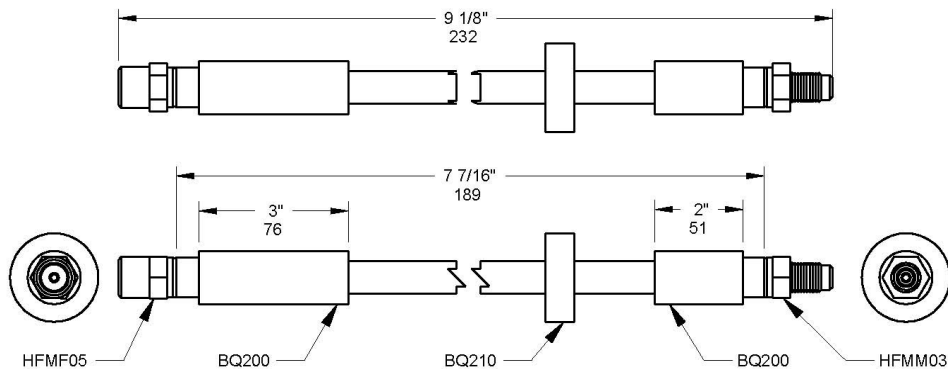

Year	Make	Model
From 1991 To 1995	Audi	80
From 12/94-2001	Audi	A4, S4 And Avant
From 1998 To 2005	Audi	A6
From 1994	Audi	A6 And Avant S6
From 1994	Audi	A6 And Avant S6
From 1981	Audi	Coupe
From 2002	Skoda	Superb 1.8,1.9D,2.0,2.5D,2.8I
Not Available	Volkswagen	Passat All Models

Rear **BQ504583** OAL 9-1/8" – 232mm A=HFMF05 B=HFMM03