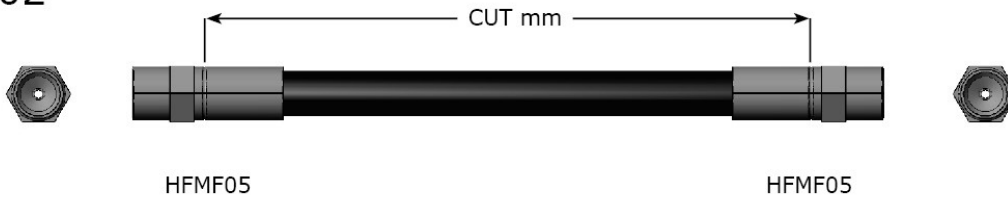

Year	Make	Model
From 1983 To 1991	Audi	100
From 1983 To 1991	Audi	100
From 1981	Audi	Coupe
Not Available	Volvo	340
Not Available	Volvo	

Rear **BQ40273**

Cut Hose Length 9" – 230mm

A=HFMF05 B=HFMM05

202

Year	Make	Model
From 1983 To 1991	Audi	100
From 1983 To 1991	Audi	100
From 1981	Audi	Coupe
Not Available	Volvo	340
Not Available	Volvo	

Rear RH **BQ38168**

Cut Hose Length 5-1/2" - 141mm

A=HFMF05 B=HFMM03