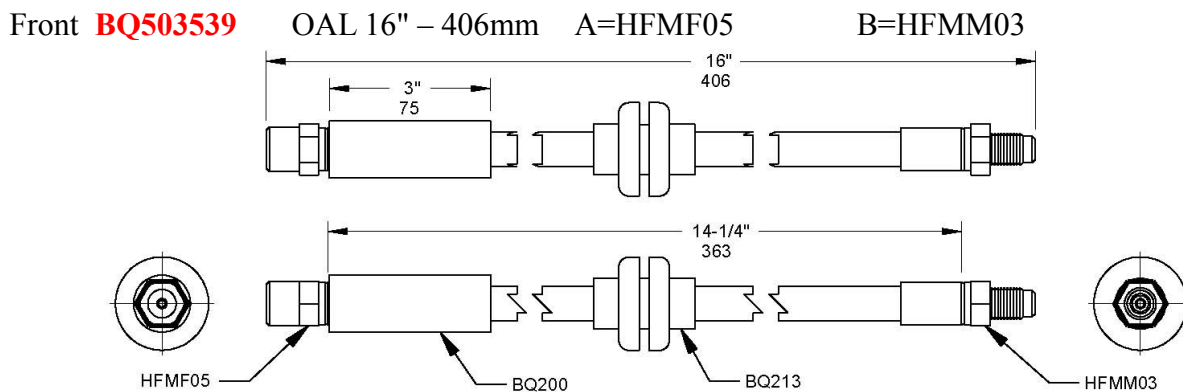

Position / Side	Volkswagen	Corrado 1.8I, 2.0I, 2.9I
Not Available	Volkswagen	Derby
Not Available	Volkswagen	Golf 1.3 Mki
Not Available	Volkswagen	Golf 1.5 Mki
Not Available	Volkswagen	Golf 1.6,1.8, Mki, Ii &Iii
Not Available	Volkswagen	Golf All Models
Position / Side	Volkswagen	Santana 1.3, 1.6
Not Available	Volkswagen	Santana 1.3, 1.6
Not Available	Volkswagen	Santana 1.3, 1.6
Not Available	Volkswagen	Santana 1.8,1.9,2.0
Not Available	Volkswagen Light Commercial	Caravelle
Not Available	Volkswagen Light Commercial	Transporter Type 4

Year	Make	Model
From 1983 To 1991	Audi	100
From 8/79	Audi	200 2.2
From 1981	Audi	Coupe
From 1980	Audi	Quattro 2.2I