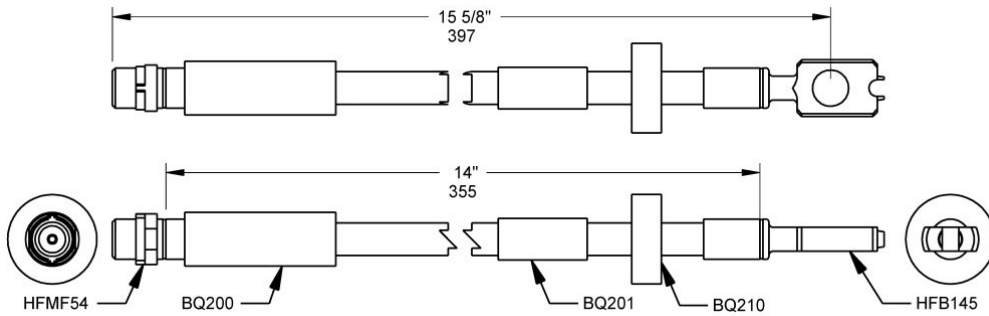

Front **BQ505661** OAL 15-5/8" – 397mm Cut Hose Length 14" – 355mm
A=HFMF54 B=HFB145