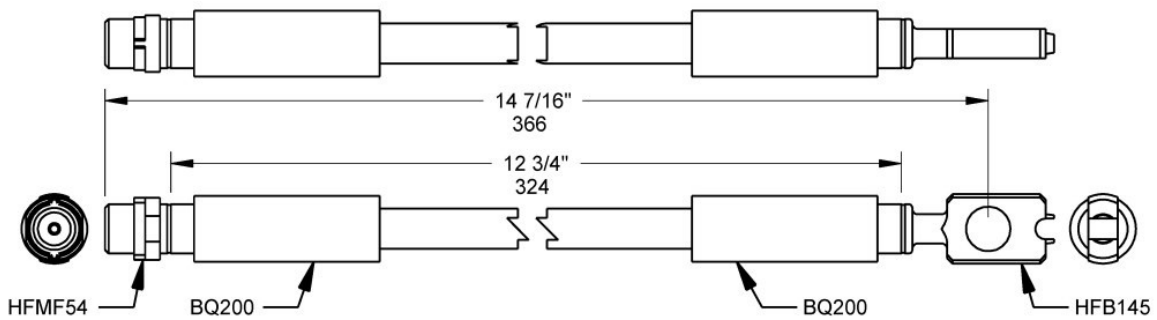

Year	Make	Model
From 2000 To 4/2006	Audi	A6 Allroad 2.5 2.7

Rear **BQ505659** OAL 14-7/16" – 366mm Cut Hose Length 12-3/4" – 324mm
A=HFMF54 B=HFB145

Year	Make	Model
From 2000 To 4/2006	Audi	A6 Allroad 2.5 2.7