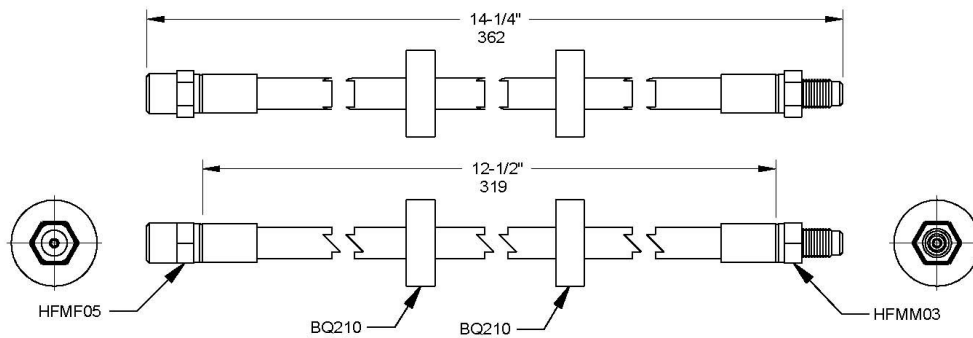

Year	Make	Model
From 1983 To 1991	Audi	100
From 8/79	Audi	200 2.2
From 1975 To 1982	Rover	Princess

Front **BQ501386** OAL 14-1/4" - 362mm A=HFMF05 B=HFMM03