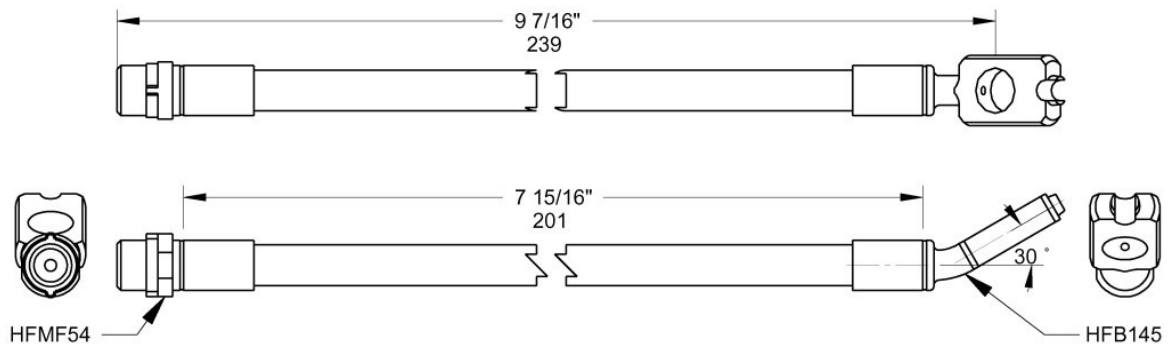

Year	Make	Model
From 12/94-2001	Audi	A4, S4 And Avant
From 12/94-2001	Audi	A4, S4 And Avant

Rear **BQ505987** A=HFMF54 B=HFB145