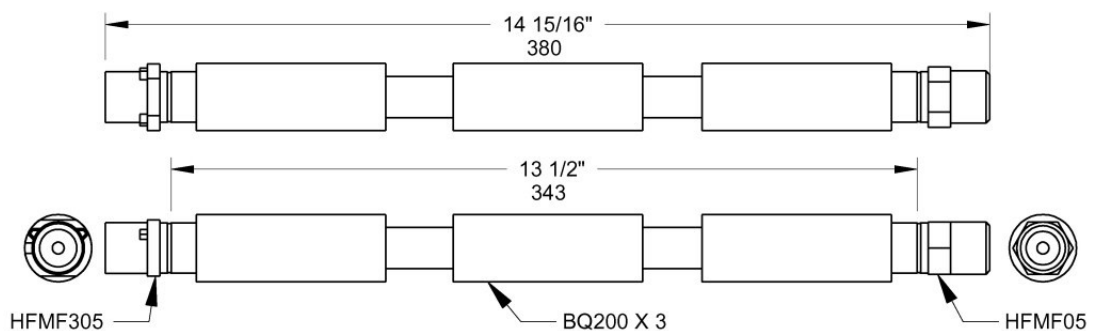

Year	Make	Model
2004-2010	Audi	A8

Front **BQ506235** OAL 15" – 380mm A=HFMF305 B=HFMF05