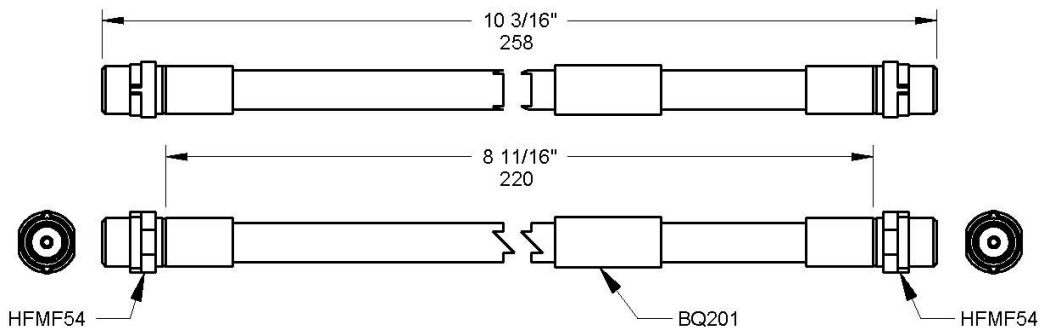

Year	Make	Model
From 1991 To 1995	Audi	80
Not Available	Volkswagen	Passat All Models

Front **BQ381116** OAL 12-5/8" – 321mm Cut Hose Length 11" – 279mm
A=HFMF54 B=HFMF54

Year	Make	Model
From 1991 To 1995	Audi	80
From 12/94-2001	Audi	A4, S4 And Avant
From 1998 To 2005	Audi	A6
From 1994	Audi	A6 And Avant S6
From 1994	Audi	A6 And Avant S6
From 1981	Audi	Coupe
From 2002	Skoda	Superb 1.8,1.9D,2.0,2.5D,2.8I
Not Available	Volkswagen	Passat All Models

Rear **BQ40328** Cut Hose Length 8-1/8" – 205mm A=HFMF05 B=HFMM03
40mm of **BQ200** Installed at female end

Year	Make	Model
From 1983 To 1991	Audi	100
From 8/79	Audi	200 2.2
From 8/79	Audi	200 2.2
From 1991 To 1995	Audi	80
From 12/94-2001	Audi	A4, S4 And Avant
From 1989-2001	Bmw	M3
From 1988-1991	Bmw	Z1 Roadster