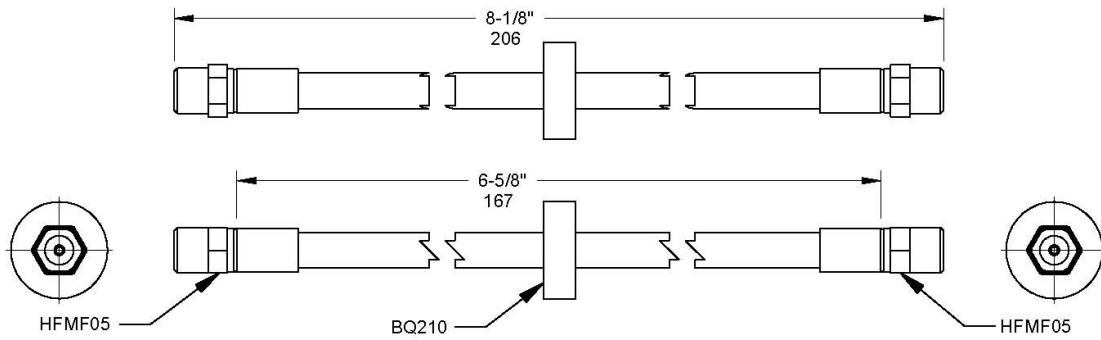

Year	Make	Model
From 1977 To 1982	Audi	100
Not Available	Volkswagen	Scirocco All Models
Not Available	Volvo	
Not Available	Volvo	

Rear LH **BQ503771** OAL 8-1/8" - 206mm A=HFMF05 B=HFMF05