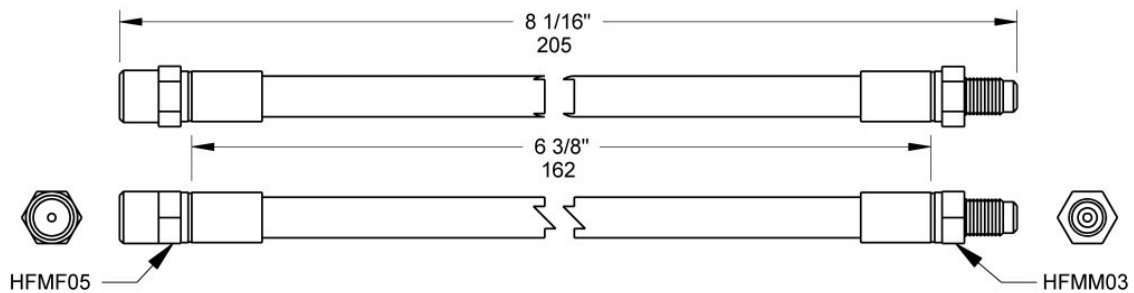

Audi **od 1994** **A6 and Avant S6**

Rear **BQ506477** OAL 8-1/16" – 205mm Cut Hose Length 6-3/8" – 162mm
A=HFMF05 B=HFMM03

Year	Make	Model
From 1994	Audi	A6 And Avant S6

Rear **BQ504646** OAL 8-3/4" – 223mm A=HFMF54 B=HFB101