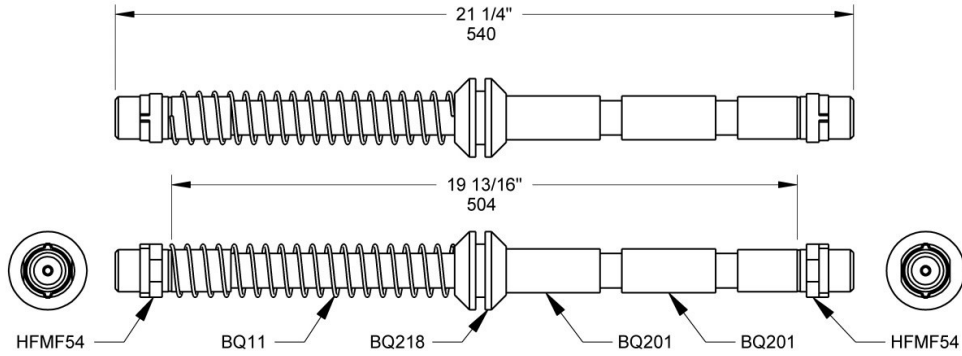

Not Available	Volkswagen	Vento 1.6, 1.8, 1.9Td, 2.0, 2.8
Not Available	Volkswagen Light Commercial	Caravelle
Position / Side	Volkswagen Light Commercial	Golf Van 1.3,1.6D, 1.6Td
Not Available	Volkswagen Light Commercial	Polo Van Gvw 1170Kg
Not Available	Volkswagen Light Commercial	Transporter Type 4

Audi od 3/06 do 10/06 Q7 3.6Fsi, 3.0Tdi

Front **BQ506640** A=HFMF54 B=HFMF54