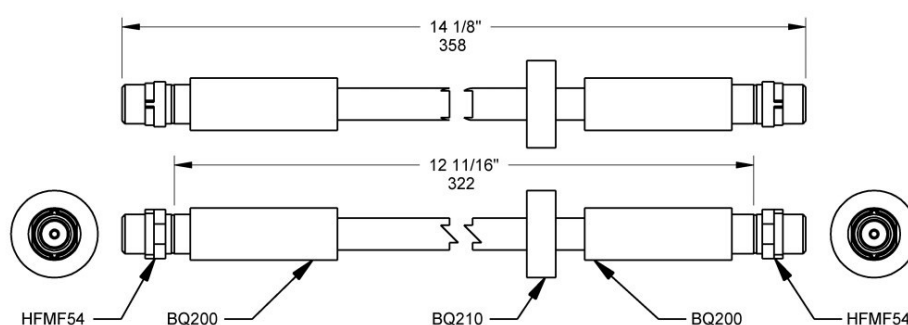

Audi od 2000 do 4/2006 A6 Allroad 2.5, 2.7

Front **BQ505662** OAL 14-1/8" – 358mm Cut Hose Length 12-11/16" – 322mm
A=HFMF54 B=HFMF54