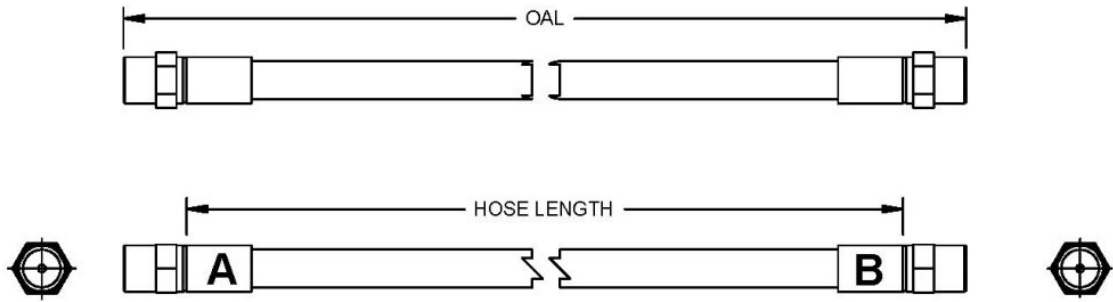

Audi od 1992 do 2000 Cabriolet

Front **BQ38169** OAL 12-3/8" – 315mm Cut Hose Length 10-5/8" – 271mm
A=HFMF05 B=HFMF05

Year	Make	Model
From 1977 To 1982	Audi	100
From 1991 To 1994	Audi	100
From 1986 To 1991	Audi	80
From 1991 To 1995	Audi	80
From 1984 To 1995	Audi	90
From 1992 To 2000	Audi	Cabriolet

Rear RH **BQ503770** OAL 7-1/8" – 181mm A=HFMF05 B=HFMF05