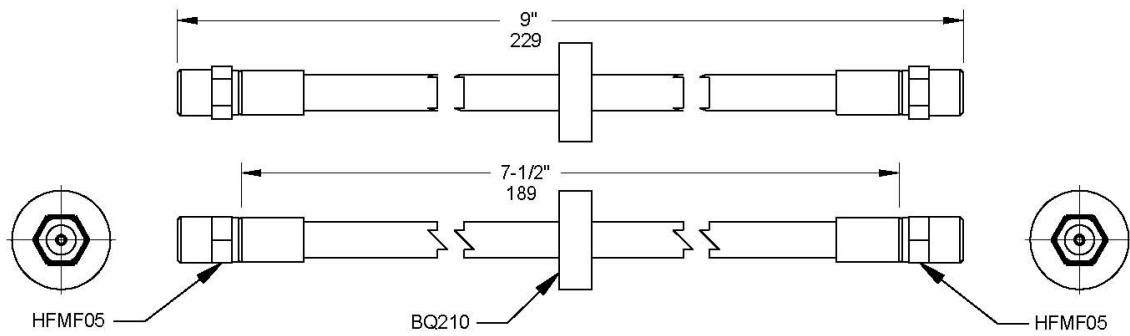

Rear LH **BQ503520** OAL 9" – 229mm A=HFMF05 B=HFMF05

Year	Make	Model
From 1986 To 1991	Audi	80
From 1/74 To 1986	Audi	80 4 Cyl Carb
From 1981 To 1986	Audi	80 5 Cyl Carb & Inj
From 1984 To 1995	Audi	90
From 1992 To 2000	Audi	Cabriolet
From 1981	Audi	Coupe
From 1981	Audi	Coupe

Front **BQ503324** OAL 13-3/8" – 340mm A=HFMF05 B=HFMM03