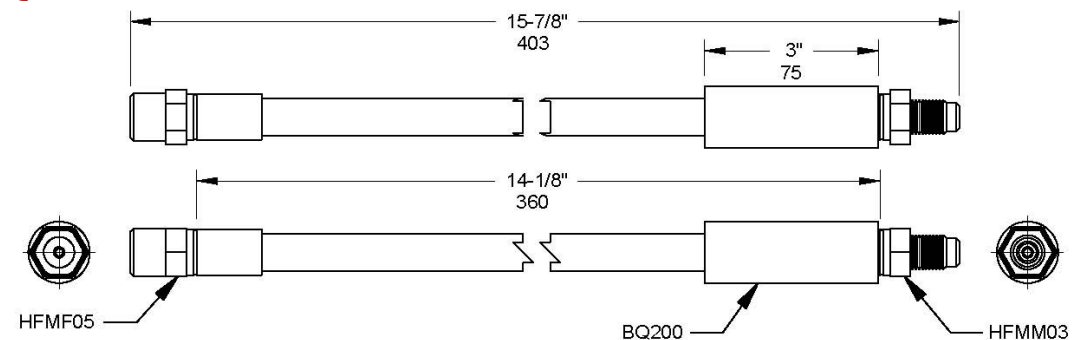

Year	Make	Model
From 8/79	Audi	200 2.2

Front **BQ500858** OAL 15-7/8" – 403mm A=HFMF05 B=HFMM03