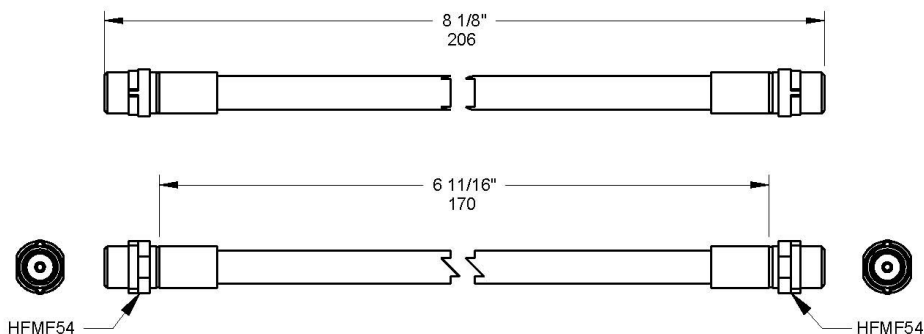

Year	Make	Model
From 1991 To 1995	Audi	80
From 12/94-2001	Audi	A4, S4 And Avant
From 1998 To 2005	Audi	A6
From 1994	Audi	A6 And Avant S6
From 1994	Audi	A6 And Avant S6
From 1981	Audi	Coupe
From 2002	Skoda	Superb 1.8,1.9D,2.0,2.5D,2.8I
Not Available	Volkswagen	Passat All Models

Rear **BQ504591** OAL 8-1/8" - 206mm A=HFMF54 B=HFMF54