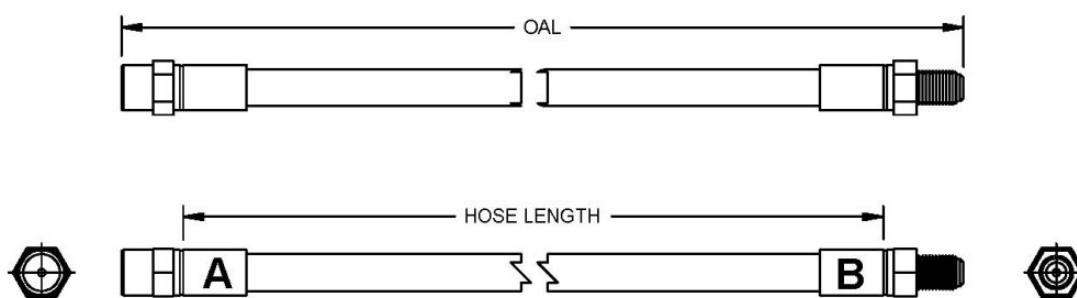

From 1974	Bmw	518 1.8
From 1974	Bmw	520 2.0
From 6/83	Bmw	524 2.4
From 1974	Bmw	525 2.5
From 1975	Bmw	528 2.8
From 4/80	Bmw	535 3.5
From 9/79 To 8/88	Bmw	628/630
From 1976 To 1981	Bmw	633 3.0
From 1978 To 1990	Bmw	635 3.5
From 1977 To 1986	Bmw	728 2.8
From 7/77	Bmw	730 3.0
From 9/79 To 8/86	Bmw	732 3.2
From 9/79	Bmw	735 3.5
From 1987 To 1994	Bmw	740I (E32)
From 5/92	Bmw	840/850 5.0
Not Available	Volvo	
Not Available	Volvo	
Not Available	Volvo	
Position / Side	Volvo	

Front **BQ38168** OAL 7-3/8" - 188mm Cut Hose Length 5-1/2" - 141mm
A=HFMF05 B=HFMM03

Year	Make	Model
From 1983 To 1991	Audi	100
From 1991 To 1994	Audi	100
From 8/79	Audi	200 2.2
From 8/79	Audi	200 2.2
From 1991 To 1995	Audi	80
From 1984 To 1995	Audi	90
From 1984 To 1995	Audi	90
From 1992 To 2000	Audi	Cabriolet
From 1992 To 2000	Audi	Cabriolet
From 1981	Audi	Coupe
From 1981	Audi	Coupe
From 1975 To 1991	Jaguar	Jaguar Xjs
From 1994	Seat	Cordoba
From 1985	Seat	Ibiza
From 1991	Seat	Toledo
Not Available	Volkswagen	Corrado 1.8I, 2.0I, 2.9I
Not Available	Volkswagen	Corrado 1.8I, 2.0I, 2.9I
Not Available	Volkswagen	Golf 1.6,1.8, Mki, Ii &Iii