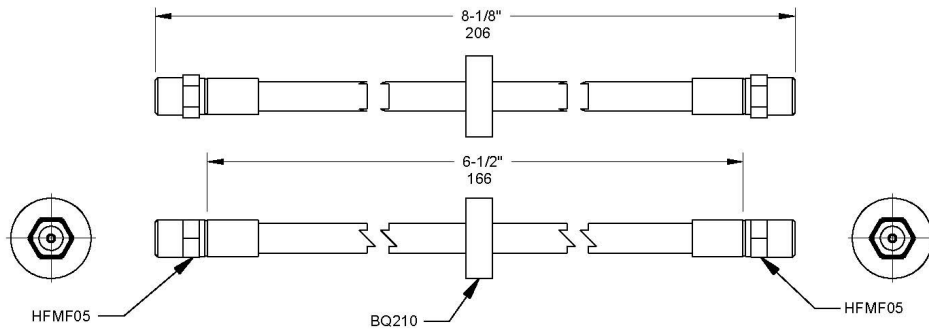

Year	Make	Model
From 8/79	Audi	200 2.2
From 8/79	Audi	200 2.2
From 8/74 To 7/78	Audi	50 1.1,1.3
From 1/74 To 1986	Audi	80 4 Cyl Carb
From 1/74 To 1986	Audi	80 4 Cyl Carb
From 1981 To 1986	Audi	80 5 Cyl Carb & Inj
Not Available	Volkswagen Light Commercial	Polo Van

Rear **BQ501384** OAL 8-1/8" – 205mm A=HFMF05 B=HFMF05