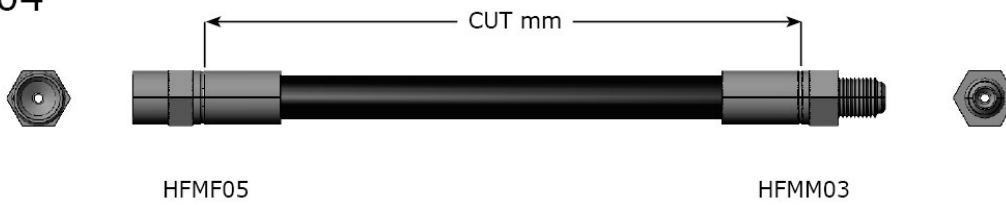

204

Year	Make	Model
From 1983 To 1991	Audi	100
From 8/79	Audi	200 2.2
From 8/79	Audi	200 2.2
From 1991 To 1995	Audi	80
From 12/94-2001	Audi	A4, S4 And Avant
From 1989-2001	Bmw	M3
From 1988-1991	Bmw	Z1 Roadster

Rear **BQ40328** Cut Hose Length 8-1/8" – 205mm A=HFMF05 B=HFMM03
40mm of **BQ200** Installed at female end

204

Year	Make	Model
From 1983 To 1991	Audi	100
From 8/79	Audi	200 2.2
From 8/79	Audi	200 2.2
From 1991 To 1995	Audi	80
From 12/94-2001	Audi	A4, S4 And Avant
From 1989-2001	Bmw	M3
From 1988-1991	Bmw	Z1 Roadster

Rear **BQ38990** OAL 11" – 280mm Cut Hose Length 9-1/8" – 233mm
A=HFMF05 B=HFMM03

Year	Make	Model
From 8/79	Audi	200 2.2
From 1981 To 1986	Audi	80 5 Cyl Carb & Inj
From 1984 To 1995	Audi	90
From 1981	Audi	Coupe