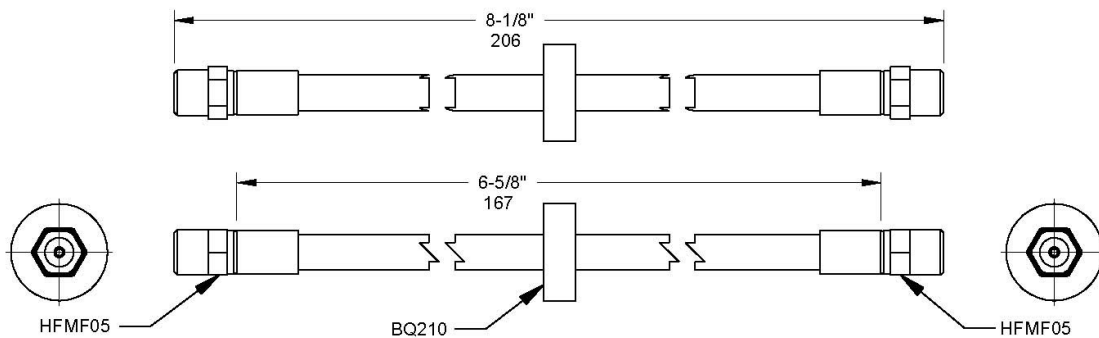

From 10/80	Bmw	316, 318 1.8
From 10/80	Bmw	316, 318 1.8
From 6/75	Bmw	320 2.0
From 6/75	Bmw	320 2.0
From 1978 To 9/86	Bmw	323 2.3
From 1978 To 9/86	Bmw	323 2.3
From 9/85	Bmw	325 2.5
From 1988	Bmw	5 Series (E34) (E39) (E60)
From 1974	Bmw	518 1.8
From 1974	Bmw	520 2.0
From 6/83	Bmw	524 2.4
From 1974	Bmw	525 2.5
From 1975	Bmw	528 2.8
From 4/80	Bmw	535 3.5
From 9/79 To 8/88	Bmw	628/630
From 1978 To 1990	Bmw	635 3.5
From 1977 To 1986	Bmw	728 2.8
From 7/77	Bmw	730 3.0
From 9/79 To 8/86	Bmw	732 3.2
From 9/79	Bmw	735 3.5
From 1987 To 1994	Bmw	740I (E32)
From 5/92	Bmw	840/850 5.0
From 1989-2001	Bmw	M3
From 1996 To 2003	Bmw	Z3

Rear **BQ503771** OAL 8-1/8" – 206mm A=HFMF05 B=HFMF05

Year	Make	Model
From 1977 To 1982	Audi	100
From 1983 To 1991	Audi	100
From 1983 To 1991	Audi	100
From 1991 To 1994	Audi	100
From 1991 To 1994	Audi	100
From 1986 To 1991	Audi	80
From 1984 To 1995	Audi	90
From 1984 To 1995	Audi	90
From 1994	Audi	A6 And Avant S6
From 1981	Audi	Coupe
Not Available	Volkswagen	Golf 1.1
Not Available	Volkswagen	Golf 1.6,1.8, Mki, Ii &Iii