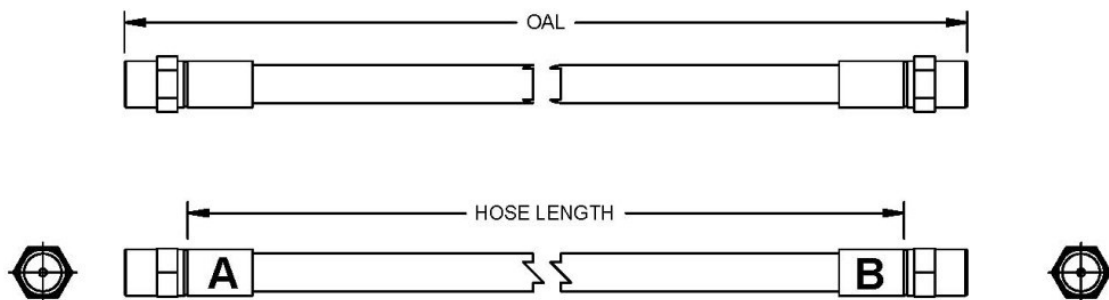

Year	Make	Model
From 1977 To 1982	Audi	100
From 1991 To 1994	Audi	100
From 1986 To 1991	Audi	80
From 1991 To 1995	Audi	80
From 1984 To 1995	Audi	90
From 1992 To 2000	Audi	Cabriolet