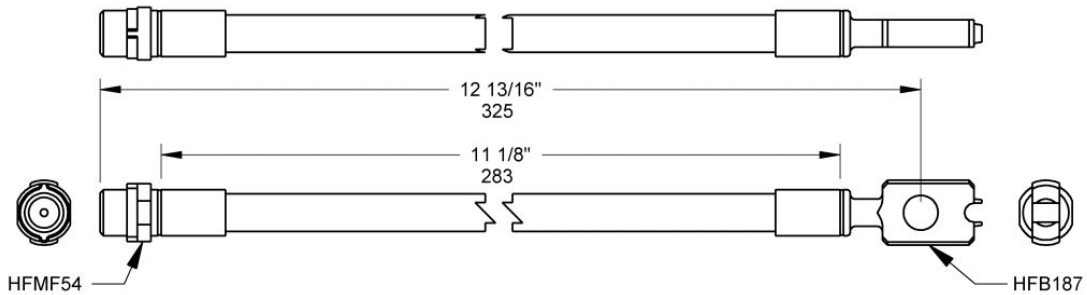

Year	Make	Model
From 1998 To 2005	Audi	A6
From 1998 To 2005	Audi	A6
Position / Side	Volkswagen	Passat
Not Available	Volkswagen	Passat

Rear **BQ506233**