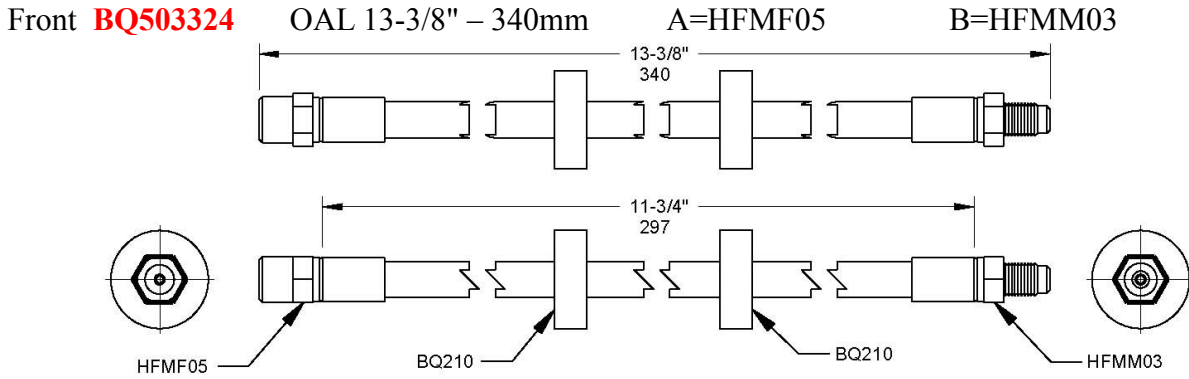

Not Available	Volkswagen	Passat All Models
Not Available	Volkswagen	Santana 1.3, 1.6
Not Available	Volkswagen	Santana 1.8,1.9,2.0
Not Available	Volkswagen	Scirocco All Models
Not Available	Volkswagen Light Commercial	Caddy
Not Available	Volkswagen Light Commercial	Golf Van 1.3,1.6D, 1.6Td

Year	Make	Model
From 1986 To 1991	Audi	80
From 1986 To 1991	Audi	80
From 1/74 To 1986	Audi	80 4 Cyl Carb
From 1981 To 1986	Audi	80 5 Cyl Carb & Inj
From 1984 To 1995	Audi	90
From 1981	Audi	Coupe
From 1980	Audi	Quattro 2.2I
From 1994	Seat	Cordoba
From 1991	Seat	Toledo
Not Available	Volkswagen	Golf 1.1
Not Available	Volkswagen	Golf 1.3 Mki
Not Available	Volkswagen	Golf 1.5 Mki
Position / Side	Volkswagen	Golf 1.6,1.8, Mki, Ii &Iii
Not Available	Volkswagen	Golf 1.6,1.8, Mki, Ii &Iii
Not Available	Volkswagen	Jetta All Models
Not Available	Volkswagen	Jetta All Models
Not Available	Volkswagen	Passat All Models
Not Available	Volkswagen	Passat All Models
Not Available	Volkswagen	Santana 1.3, 1.6
Not Available	Volkswagen	Santana 1.8,1.9,2.0
Not Available	Volkswagen	Scirocco All Models
Not Available	Volkswagen Light Commercial	Caddy
Not Available	Volkswagen Light Commercial	Golf Van 1.3,1.6D, 1.6Td

Audi   **od 1991 do 1995**   **80**

Rear **BQ504645**   OAL 8-7/8" – 225mm   A=HFMF54   B=HFMF54