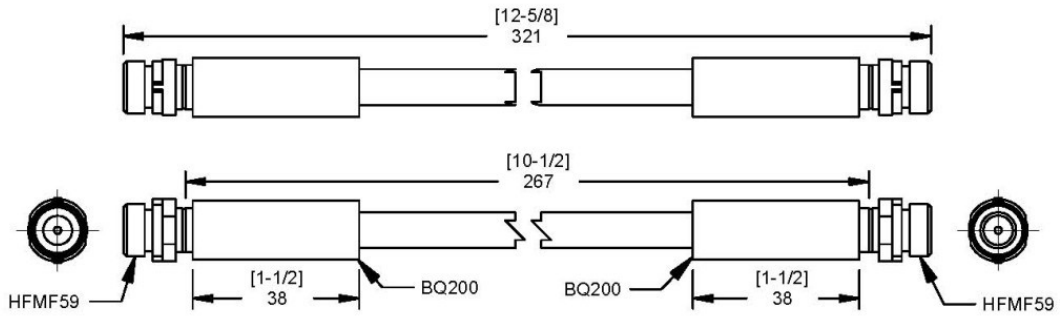

Front **BQ381116** OAL 12-5/8" – 321mm Cut Hose Length 11" – 279mm
A=HFMF54 B=HFMF54