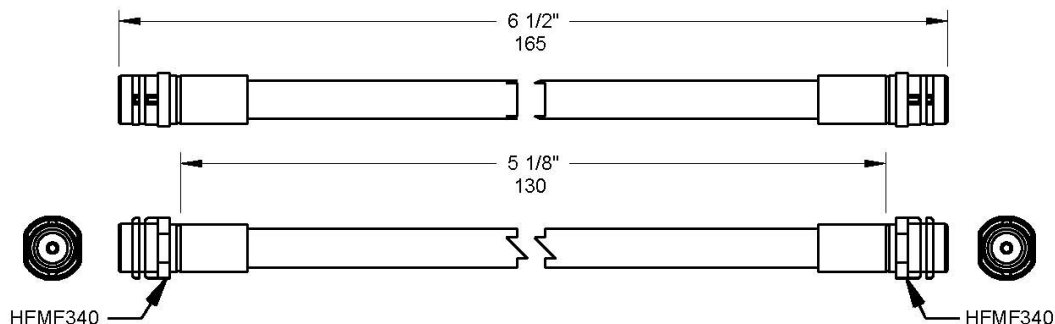

From 1991	Seat	Toledo
From 1998	Skoda	Octavia (1U2)
From 1998	Skoda	Octavia (1U2)
Not Available	Volkswagen	Beetle
Not Available	Volkswagen	Beetle
Not Available	Volkswagen	Bora
Not Available	Volkswagen	Golf All Models

Rear **BQ504489** OAL 6-1/2" - 165mm A=HFMF340 B=HFMF340