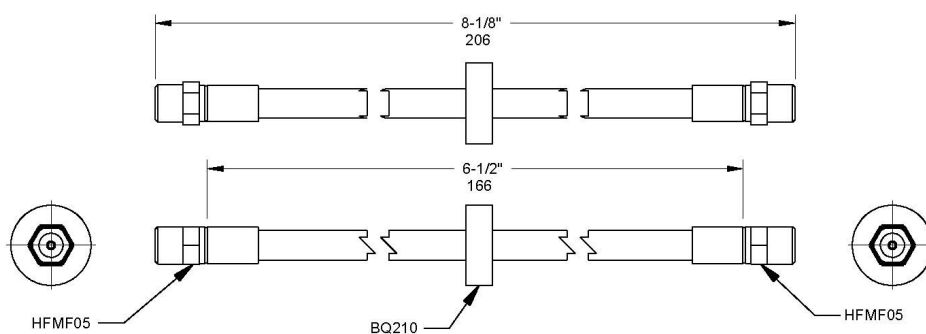

Year	Make	Model
From 8/79	Audi	200 2.2

Rear **BQ501384** OAL 8-1/8" - 205mm A=HFMF05 B=HFMF05