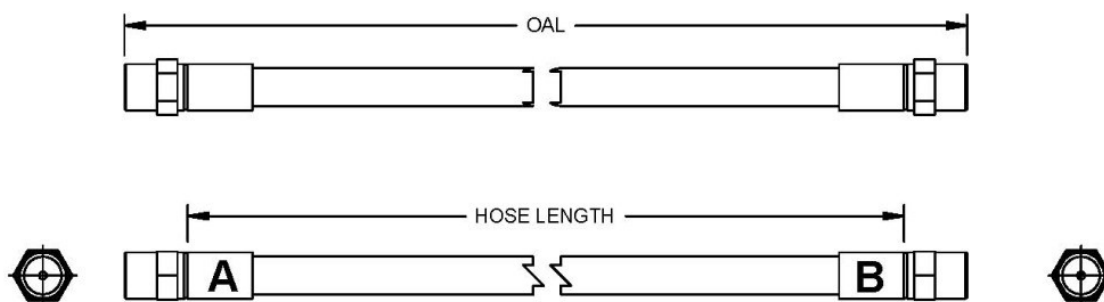

Year	Make	Model
From 1991 To 1995	Audi	80
From 6/75 To 1991	Bmw	316 1.6
From 6/75 To 1991	Bmw	316 1.6
From 10/80	Bmw	316, 318 1.8
From 10/80	Bmw	316, 318 1.8
From 6/75	Bmw	320 2.0
From 6/75	Bmw	320 2.0
From 6/75	Bmw	320 2.0
From 1978 To 9/86	Bmw	323 2.3
From 1978 To 9/86	Bmw	323 2.3
From 9/85 To 1991	Bmw	324 2.4
From 9/85	Bmw	325 2.5
From 1988	Bmw	5 Series (E34) (E39) (E60)
From 1974	Bmw	518 1.8