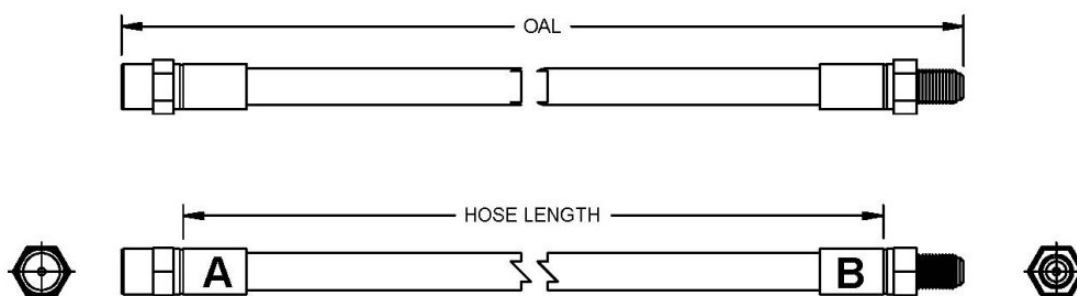

Year	Make	Model
From 8/79	Audi	200 2.2
From 1965 To 8/67	Renault Light Commercial	K160 Van

Rear **BQ38168** OAL 7-3/8" - 188mm Cut Hose Length 5-1/2" - 141mm
A=HFMF05 B=HFMM03

Year	Make	Model
From 1983 To 1991	Audi	100
From 1991 To 1994	Audi	100
From 8/79	Audi	200 2.2
From 8/79	Audi	200 2.2
From 1991 To 1995	Audi	80
From 1984 To 1995	Audi	90
From 1984 To 1995	Audi	90
From 1992 To 2000	Audi	Cabriolet
From 1992 To 2000	Audi	Cabriolet
From 1981	Audi	Coupe
From 1981	Audi	Coupe
From 1975 To 1991	Jaguar	Jaguar Xjs
From 1994	Seat	Cordoba
From 1985	Seat	Ibiza
From 1991	Seat	Toledo
Not Available	Volkswagen	Corrado 1.8I, 2.0I, 2.9I
Not Available	Volkswagen	Corrado 1.8I, 2.0I, 2.9I
Not Available	Volkswagen	Golf 1.6,1.8, Mki, li &Iii
Not Available	Volkswagen	Golf All Models
Position / Side	Volkswagen	Jetta All Models
Not Available	Volkswagen	Passat All Models
Not Available	Volkswagen	Polo
Not Available	Volkswagen	Vento 1.6, 1.8, 1.9Td, 2.0, 2.8
Not Available	Volkswagen Light Commercial	Caravelle
Position / Side	Volkswagen Light Commercial	Golf Van 1.3,1.6D, 1.6Td
Not Available	Volkswagen Light Commercial	Polo Van Gvw 1170Kg
Not Available	Volkswagen Light Commercial	Transporter Type 4