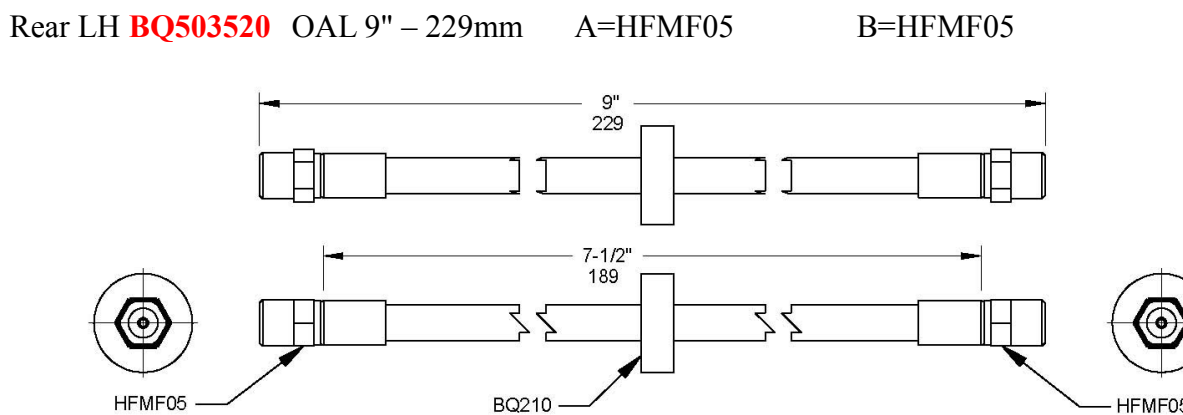

Year	Make	Model
From 1986 To 1991	Audi	80
From 1/74 To 1986	Audi	80 4 Cyl Carb
From 1981 To 1986	Audi	80 5 Cyl Carb & Inj
From 1984 To 1995	Audi	90
From 1992 To 2000	Audi	Cabriolet
From 1981	Audi	Coupe
From 1981	Audi	Coupe