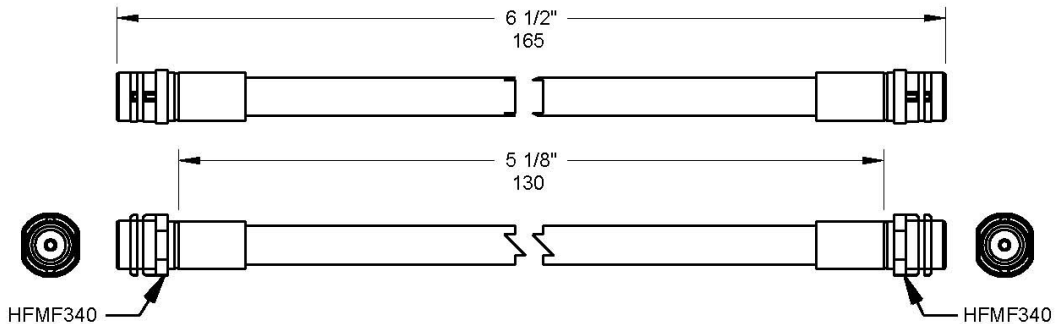

Year	Make	Model
From 1996 To 2003	Audi	A3 And Quattro
From 1998	Audi	S3 Quattro
From 1999	Seat	Leon 1.6,1.9Td
From 1991	Seat	Toledo
From 1998	Skoda	Octavia (1U2)
From 1998	Skoda	Octavia (1U2)
Not Available	Volkswagen	Beetle
Not Available	Volkswagen	Beetle
Not Available	Volkswagen	Bora
Not Available	Volkswagen	Golf All Models

Rear **BQ504489** OAL 6-1/2" - 165mm A=HFMF340 B=HFMF340