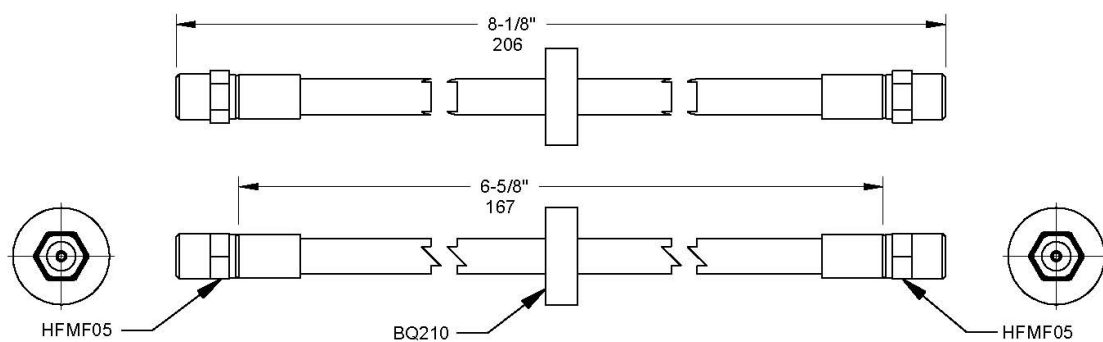

Cut Hose Length 9-7/8" – 252mm

A=HFMF05

B=HFMF05

Year	Make	Model
From 1981	Audi	Coupe

Rear RH **BQ503771**

OAL 8-1/8" – 206mm

A=HFMF05

B=HFMF05