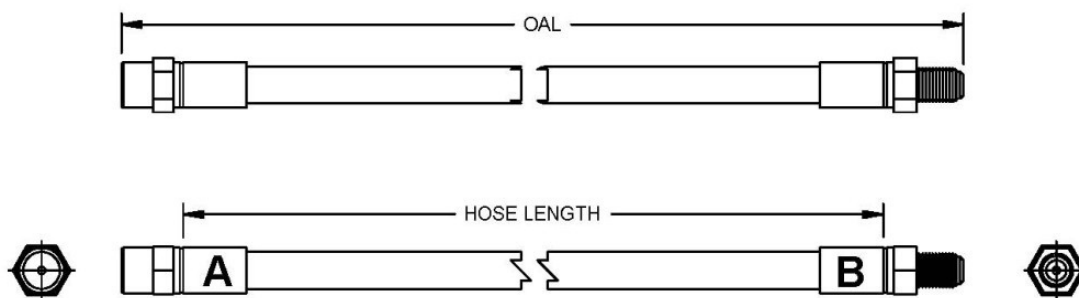

Front **BQ38168**

OAL 7-3/8" - 188mm
A=HFMF05

Cut Hose Length 5-1/2" - 141mm
B=HFMM03

Year	Make	Model
From 1983 To 1991	Audi	100
From 1991 To 1994	Audi	100
From 8/79	Audi	200 2.2
From 8/79	Audi	200 2.2
From 1991 To 1995	Audi	80
From 1984 To 1995	Audi	90
From 1984 To 1995	Audi	90
From 1992 To 2000	Audi	Cabriolet
From 1992 To 2000	Audi	Cabriolet
From 1981	Audi	Coupe
From 1981	Audi	Coupe
From 1975 To 1991	Jaguar	Jaguar Xjs
From 1994	Seat	Cordoba
From 1985	Seat	Ibiza
From 1991	Seat	Toledo
Not Available	Volkswagen	Corrado 1.8I, 2.0I, 2.9I
Not Available	Volkswagen	Corrado 1.8I, 2.0I, 2.9I
Not Available	Volkswagen	Golf 1.6,1.8, Mki, Ii &Iii
Not Available	Volkswagen	Golf All Models
Position / Side	Volkswagen	Jetta All Models
Not Available	Volkswagen	Passat All Models
Not Available	Volkswagen	Polo
Not Available	Volkswagen	Vento 1.6, 1.8, 1.9Td, 2.0, 2.8
Not Available	Volkswagen Light Commercial	Caravelle
Position / Side	Volkswagen Light Commercial	Golf Van 1.3,1.6D, 1.6Td
Not Available	Volkswagen Light Commercial	Polo Van Gvw 1170Kg
Not Available	Volkswagen Light Commercial	Transporter Type 4

Audi 8/79 200 2.2

Rear **BQ40328**

Cut Hose Length 8-1/8" – 205mm A=HFMF05 B=HFMM03
40mm of **BQ200** Installed at female end