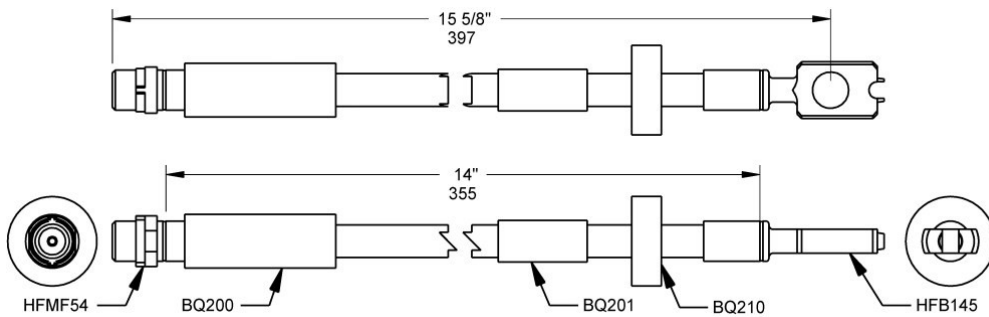

Year	Make	Model
From 2000 To 2005	Audi	A2 1.2,1.4,1.6
From 2000 To 2005	Audi	A2 1.2,1.4,1.6

Front **BQ505661** OAL 15-5/8" – 397mm Cut Hose Length 14" – 355mm
A=HFMF54 B=HFB145