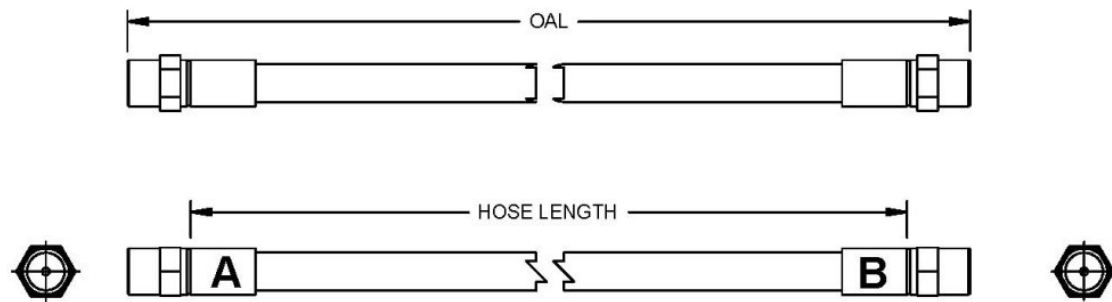

Year	Make	Model
From 8/79	Audi	200 2.2
From 1981 To 1986	Audi	80 5 Cyl Carb & Inj
From 1984 To 1995	Audi	90
From 1981	Audi	Coupe

Rear **BQ38154**

OAL 11-5/8" – 296mm

Cut Hose Length 9-7/8" – 252mm

A=HFMF05

B=HFMF05