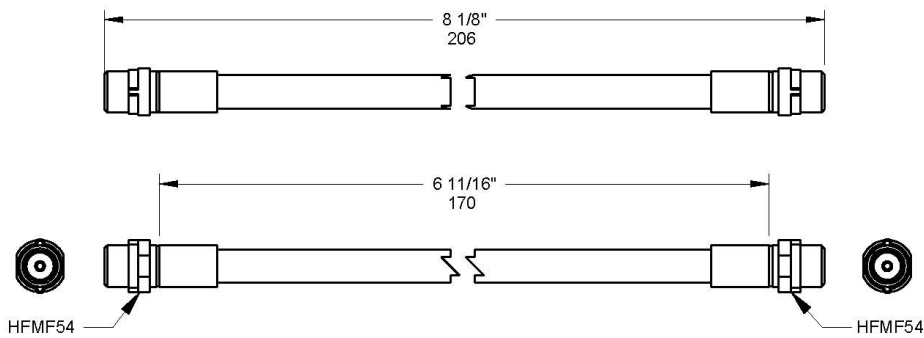

Year	Make	Model
From 12/94-2001	Audi	A4, S4 And Avant
From 2004	Audi	A8
From 2004 To 2010	Audi	A8
From 2002	Skoda	Superb 1.8,1.9D,2.0,2.5D,2.8I
Not Available	Volkswagen	Passat