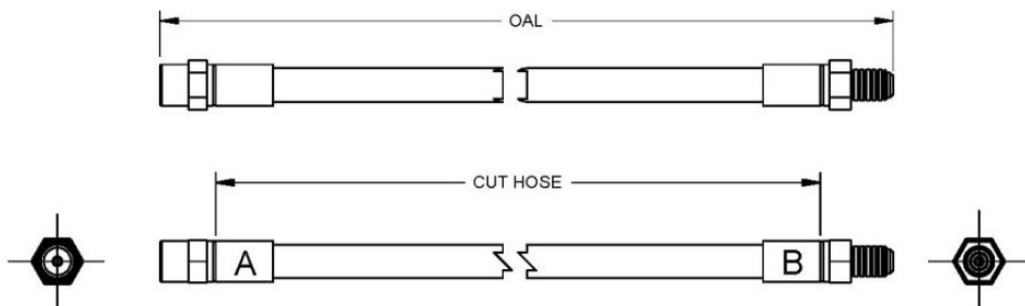

Year	Make	Model
From 1977 To 1982	Audi	100
From 1991 To 1994	Audi	100
From 1986 To 1991	Audi	80
From 1991 To 1995	Audi	80
From 1984 To 1995	Audi	90
From 1992 To 2000	Audi	Cabriolet

Front **BQ380569** OAL 15-7/8" - 403mm Cut Hose Length 14" - 356mm
A=HFMF05 B=HFMM03
Install **BQ210** grommet