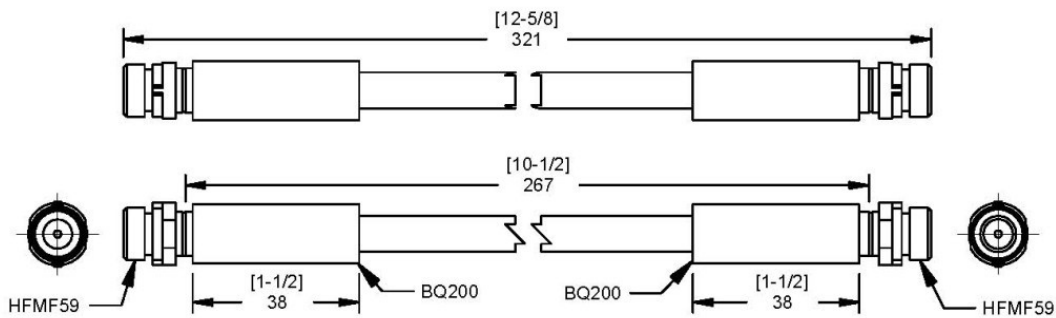

Not Available	Volkswagen	Corrado 1.8I, 2.0I, 2.9I
Not Available	Volkswagen	Golf 1.6,1.8, Mki, Ii &Iii
Not Available	Volkswagen	Golf All Models
Position / Side	Volkswagen	Jetta All Models
Not Available	Volkswagen	Passat All Models
Not Available	Volkswagen	Polo
Not Available	Volkswagen	Vento 1.6, 1.8, 1.9Td, 2.0, 2.8
Not Available	Volkswagen Light Commercial	Caravelle
Position / Side	Volkswagen Light Commercial	Golf Van 1.3,1.6D, 1.6Td
Not Available	Volkswagen Light Commercial	Polo Van Gvw 1170Kg
Not Available	Volkswagen Light Commercial	Transporter Type 4

Audi   od 1981   Coupe

Front **BQ381116**   OAL 12-5/8" – 321mm   Cut Hose Length 11" – 279mm
A=HFMF54   B=HFMF54

Year	Make	Model
From 1991 To 1995	Audi	80
From 12/94-2001	Audi	A4, S4 And Avant
From 1998 To 2005	Audi	A6
From 1994	Audi	A6 And Avant S6
From 1994	Audi	A6 And Avant S6
From 1981	Audi	Coupe
From 2002	Skoda	Superb 1.8,1.9D,2.0,2.5D,2.8I
Not Available	Volkswagen	Passat All Models

Rear **BQ40245**   Cut Hose Length 9-3/8" – 238mm   A=HFMF05   B=HFMM03