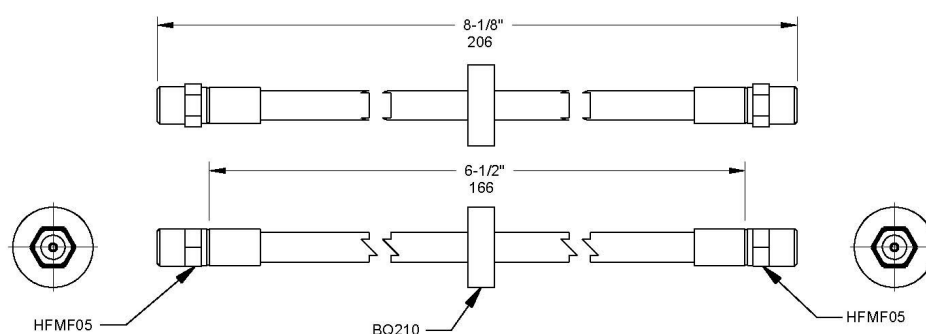

Year	Make	Model
From 8/79	Audi	200 2.2
From 8/79	Audi	200 2.2
From 8/74 To 7/78	Audi	50 1.1,1.3
From 1/74 To 1986	Audi	80 4 Cyl Carb
From 1/74 To 1986	Audi	80 4 Cyl Carb
From 1981 To 1986	Audi	80 5 Cyl Carb & Inj
Not Available	Volkswagen Light Commercial	Polo Van

Rear **BQ501384** OAL 8-1/8" – 206mm A=HFMF05 B=HFMF05