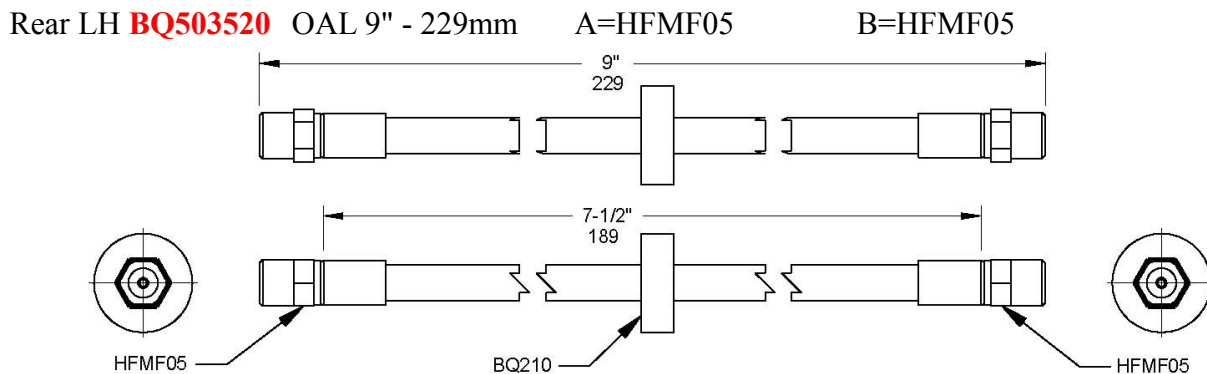

Not Available	Volkswagen Light Commercial	Transporter Type 4 2.4D
Not Available	Volkswagen Light Commercial	Transporter Van 4X4 Syncro, 1 Piston Caliper Petrol & Diesel
Not Available	Volkswagen Light Commercial	Transporter Van 4X4 Syncro, 2 Piston Caliper Petrol & Diesel
Not Available	Volkswagen Light Commercial	Transporter Van, Minibus, High Roof Van, Drop Side Pick-Up, 2 Piston Caliper Petrol And Diesel

Year	Make	Model
From 1986 To 1991	Audi	80
From 1/74 To 1986	Audi	80 4 Cyl Carb
From 1981 To 1986	Audi	80 5 Cyl Carb & Inj
From 1984 To 1995	Audi	90
From 1992 To 2000	Audi	Cabriolet
From 1981	Audi	Coupe
From 1981	Audi	Coupe