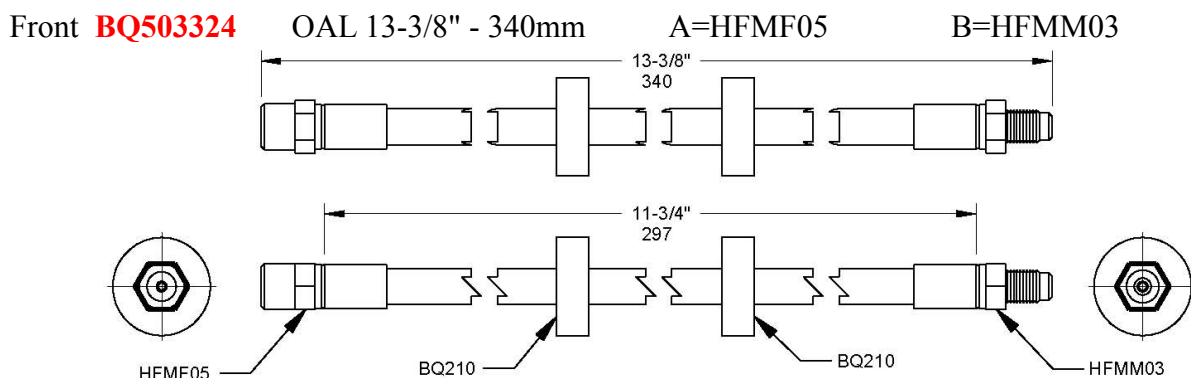

Year	Make	Model
From 1986 To 1991	Audi	80
From 1986 To 1991	Audi	80
From 1/74 To 1986	Audi	80 4 Cyl Carb
From 1981 To 1986	Audi	80 5 Cyl Carb & Inj
From 1984 To 1995	Audi	90
From 1981	Audi	Coupe
From 1980	Audi	Quattro 2.2I
From 1994	Seat	Cordoba
From 1991	Seat	Toledo
Not Available	Volkswagen	Golf 1.1
Not Available	Volkswagen	Golf 1.3 Mki
Not Available	Volkswagen	Golf 1.5 Mki