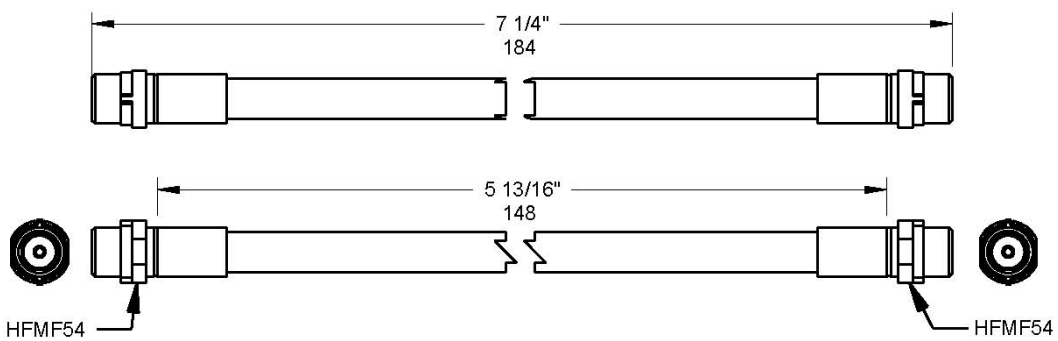

Year	Make	Model
From 1995 To 2003	Audi	A8