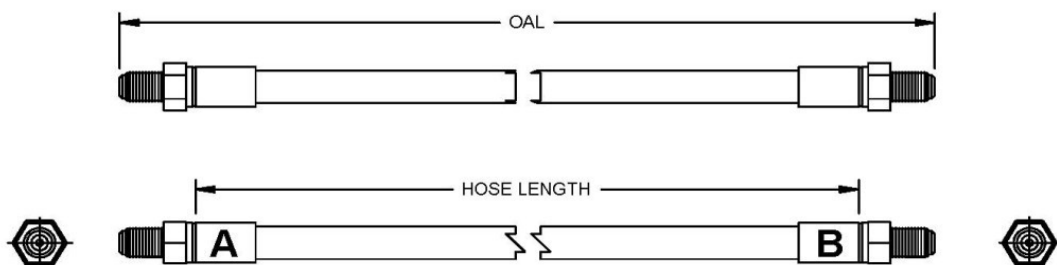

Year	Make	Model
From 1983 To 1991	Audi	100
From 1991 To 1994	Audi	100
From 8/79	Audi	200 2.2
From 8/79	Audi	200 2.2
From 1991 To 1995	Audi	80
From 1984 To 1995	Audi	90
From 1984 To 1995	Audi	90
From 1992 To 2000	Audi	Cabriolet
From 1992 To 2000	Audi	Cabriolet
From 1981	Audi	Coupe
From 1981	Audi	Coupe
From 1975 To 1991	Jaguar	Jaguar Xjs
From 1994	Seat	Cordoba
From 1985	Seat	Ibiza
From 1991	Seat	Toledo
Not Available	Volkswagen	Corrado 1.8I, 2.0I, 2.9I
Not Available	Volkswagen	Corrado 1.8I, 2.0I, 2.9I
Not Available	Volkswagen	Golf 1.6,1.8, Mki, li &Iii
Not Available	Volkswagen	Golf All Models
Position / Side	Volkswagen	Jetta All Models
Not Available	Volkswagen	Passat All Models
Not Available	Volkswagen	Polo
Not Available	Volkswagen	Vento 1.6, 1.8, 1.9Td, 2.0, 2.8
Not Available	Volkswagen Light Commercial	Caravelle
Position / Side	Volkswagen Light Commercial	Golf Van 1.3,1.6D, 1.6Td
Not Available	Volkswagen Light Commercial	Polo Van Gvw 1170Kg
Not Available	Volkswagen Light Commercial	Transporter Type 4

Rear **BQ38351**

OAL 7-1/8" - 181mm
A=HFMM03

Cut Hose Length 5-1/8" - 131mm
B=HFMM03