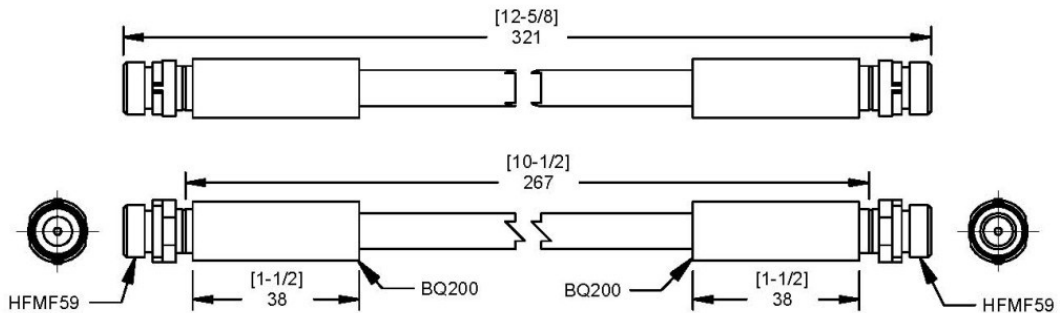

Year	Make	Model
From 1991 To 1995	Audi	80
Not Available	Volkswagen	Passat All Models

Front **BQ381116** OAL 12-5/8" – 321mm Cut Hose Length 11" – 279mm
A=HFMF54 B=HFMF54